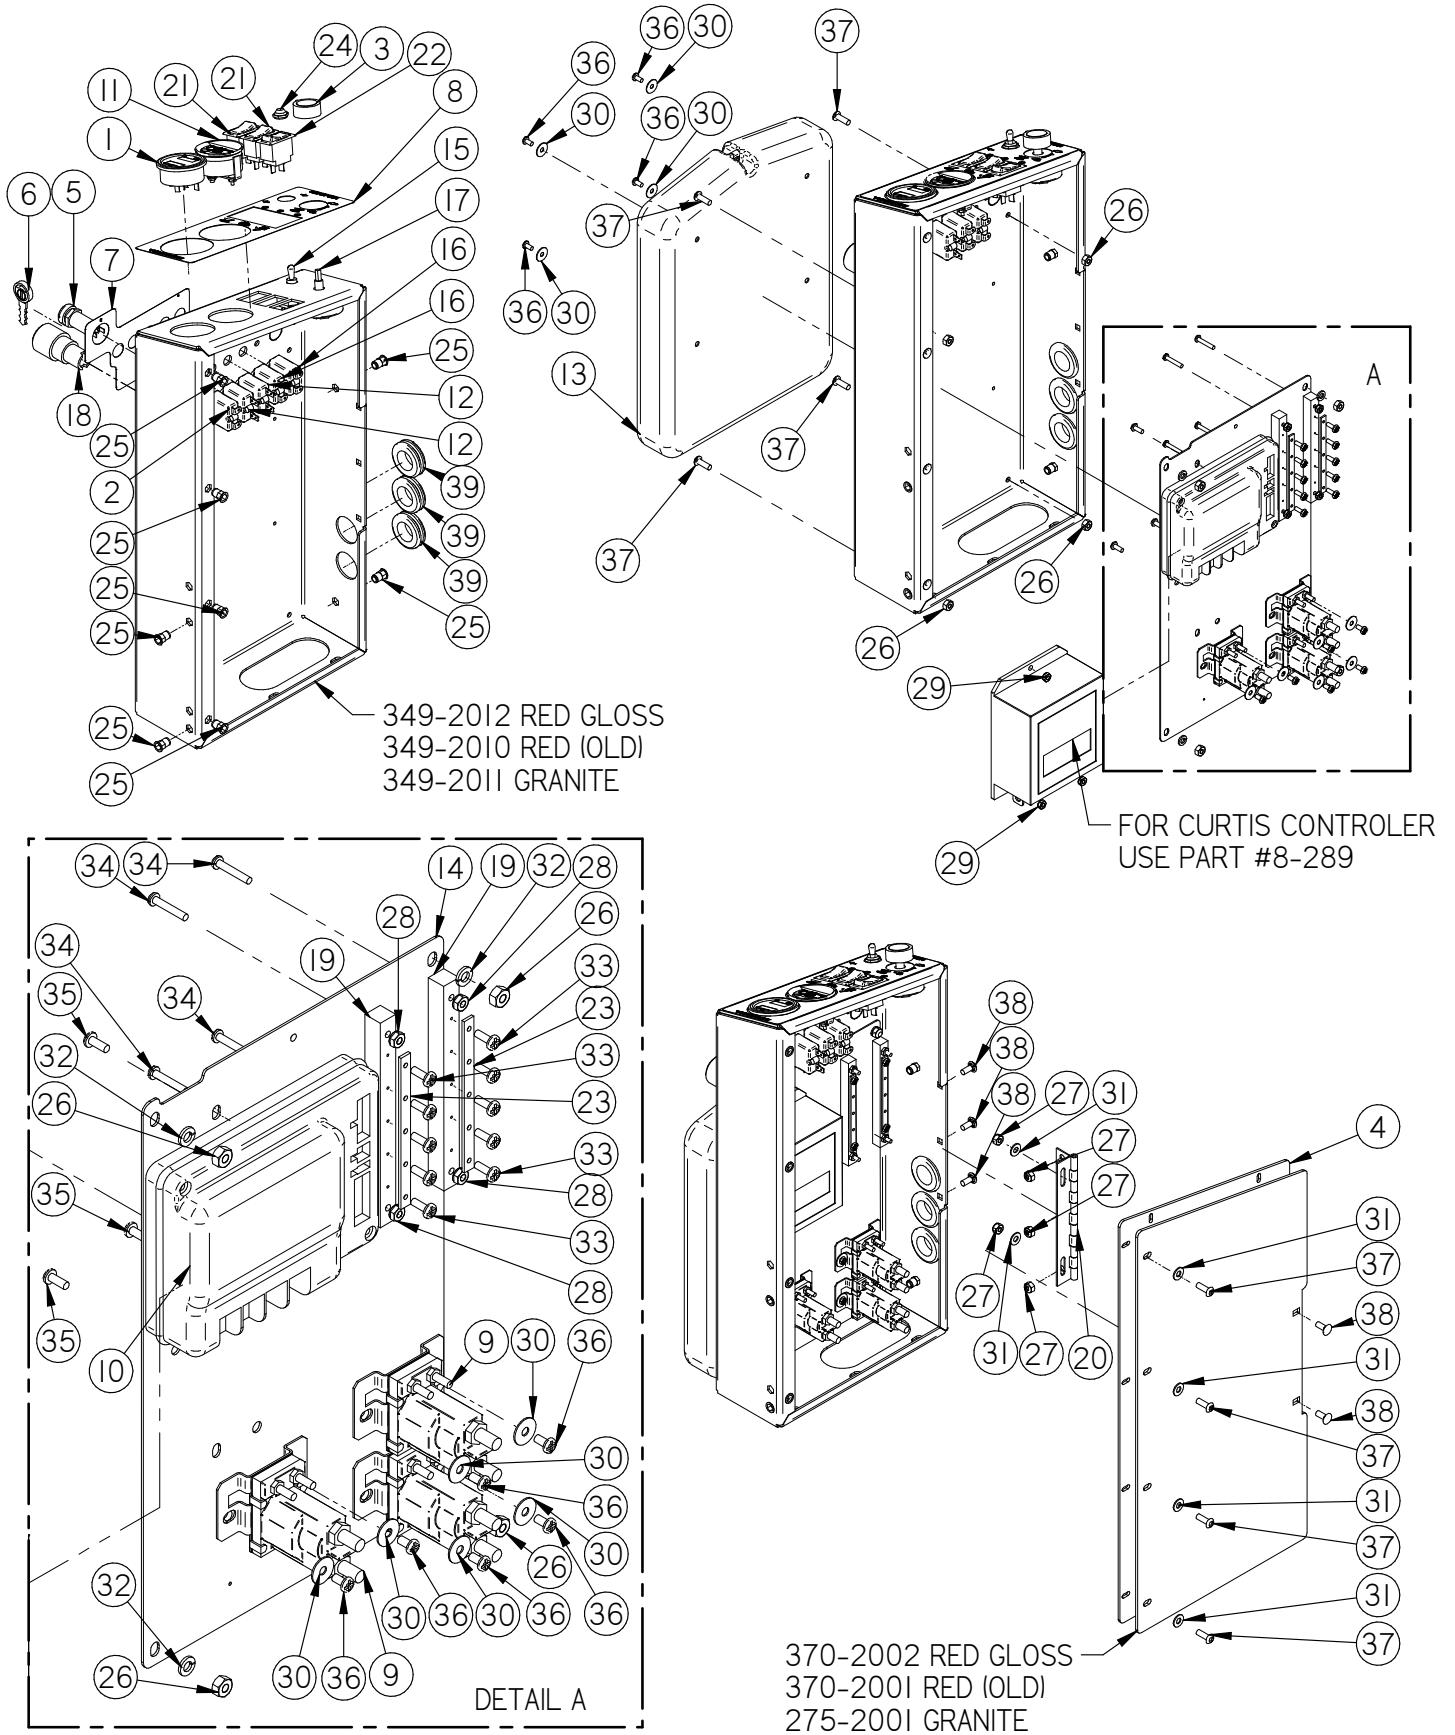

Central Command

Item	Part No.	Part Description	Qty.
1	190-4855	24V BATTERY AND HOUR METER	1
2	190-9609	FUSE, RESETTABLE, 40 AMP	1
3	21-4520	SPEED CONTROL KNOB, RED	1
4	290-2004	ACCESS COVER GASKET	1
5	290-234	KEY SWITCH (WITH KEY)	1
6	290-234A	KEY SET (REPLACE)	1
7	349-1500	CONTROL PANEL STICKER, FRONT	1
8	349-2013	CONTROL PANEL STICKER, TOP	1
9	349-2331	RELAY, 24V, SMALL W/FLAT MTG PLATE	3
10	349-2899	IDRIVE 24V 140 AMP CONTROLLER	1
11	349-4852	BROOM PRESSURE GAUGE, 40 AMP	1
12	349-9604	FUSE, RESETTABLE, 4 AMP, 50V DC MAX	2
13	370-0002	OPERATORS MANUAL HOLDER	1
14	370-2006	HARDWARE PANEL	1
15	370-8210	SWITCH, TOGGLE, ON/ON (DPDT)	1
16	390-9615	FUSE, RESETTABLE, 15 AMP, 50V DC MAX	2
17	4-451	RHEOSTAT, 2.5 AMP	1
18	5-300	EMERGENCY SHUT OFF	1
19	7-287	BUSS BAR UHMW	2
20	8-180	HINGE, 6-7/8" S/S	1
21	8-231	SWITCH, ON-OFF ROCKER SPST	2
22	8-233	OFF-MOM SPST	1
23	E-5HBB	5 HOLE BUSS BAR	2
24	H-11196	PROTECTIVE BOOT, TOGGLE SWITCH, (RED)	1
25	H-250HCN	HCN 1/4"-20	8
26	H-70710	HN 1/4"- 20 SS	8
27	H-70860	NYLOK 1/4"- 20 SS	5
28	H-70922	KN #8-32	4
29	H-70923	KN #10-32 SS	3
30	H-71010	FW #10 ID X 11/16 OD SS	10
31	H-71013	FW 1/4 ID X 5/8 OD SS	6
32	H-71063	LW 1/4" SS	4
33	H-72398	PPH #8-32 X 1/2" S/S	10
34	H-72418	PPH #8-32 X 1" S/S	4
35	H-72515	PPH #10-32 X 1/2" S/S	3
36	H-73742	PPH #10-32 X 3/8" S/S	10
37	H-73754	BHSCS 1/4 - 20 X 3/4" SS	8
38	H-74418	CB 1/4"- 20 X 5/8" S/S	5
39	H-9307K74	GROMMET, 1" ID X 1-3/4" OD BUNA-N	3