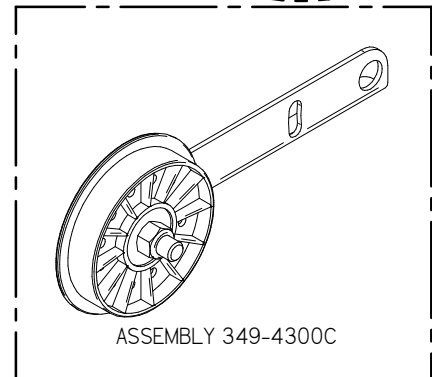

USE THIS PAGE FOR MACINES WITH A SERIAL NUMBER OF 57313 AND HIGHER