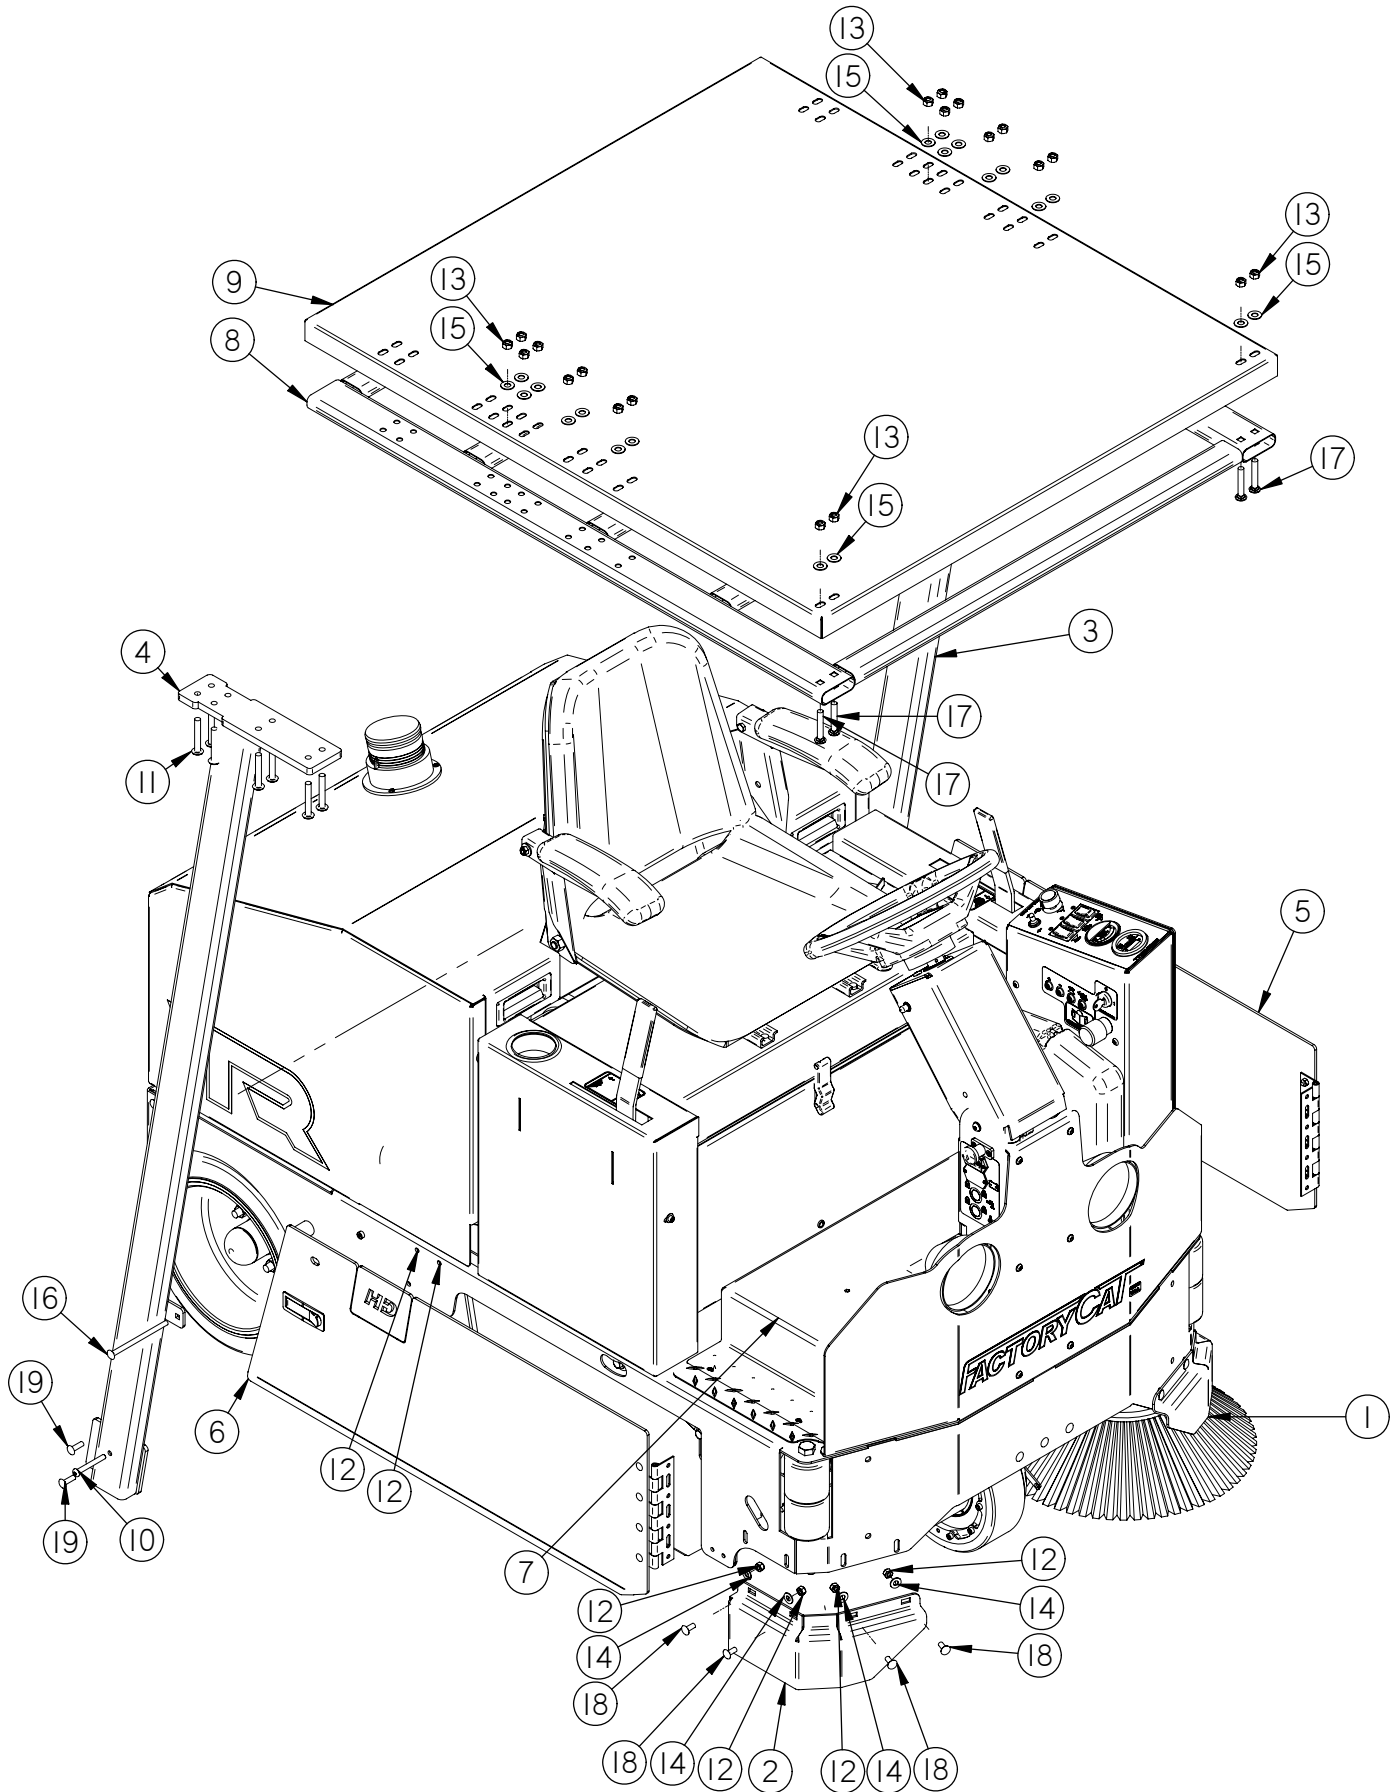

Options

Item	Part No.	Part Description	Qty.
1	349-1115	FRONT GUARD - LH	1
2	349-1116	FRONT GUARD - RH	1
3	349-1701	TR OVERHEAD GUARD SUPPORT (LH)	1
4	349-1702	TR OVERHEAD GUARD SUPPORT (RH)	1
5	349-9505	LEFT SIDE HD DOOR	1
6	349-9506	RIGHT SIDE HD DOOR	1
7	370-1611	RAISED FLOOR	1
8	370-1703	ROOF SUPPORT	1
9	370-1704	OVERHEAD GUARD ROOF	1
10	H-0171292	BHSCS 5/16-18 X 2.5	2
11	H-0171297	BHSCS 3/8"- 16 X 2-1/2" S/S	16
12	H-70861	NYLOK 5/16" - 18 SS	14
13	H-70862	NYLOK 3/8"-16 SS	20
14	H-71015	FW 5/16 ID X 3/4 OD SS	8
15	H-71017	FW 3/8 ID X 7/8 OD SS	20
16	H-74404	CB 5/16"- 18 X 5.0" SS	2
17	H-74416	CB 3/8"- 16 X 2-1/4" SS	4
18	H-74429	CB 5/16"- 18 X 3/4" SS	8
19	H-74430	CB 5/16"- 18 X 1" SS	4