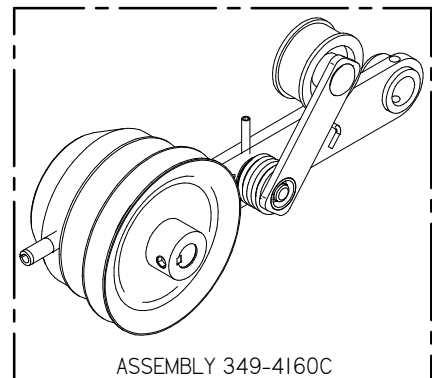

USE THIS PAGE FOR MACINES WITH A SERIAL NUMBER OF 57313 AND HIGHER