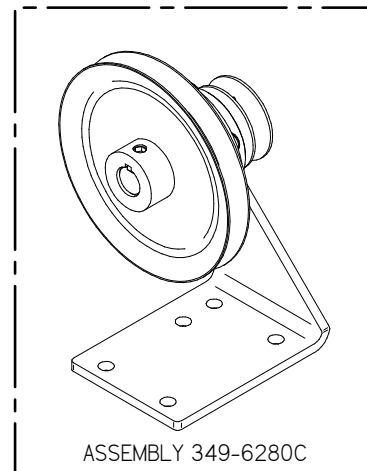

Jackshaft

Item	Part No.	Part Description	Qty.
1	349-3200	BROOM DRIVE PULLEY	1
2	349-6280	JACKSHAFT PLATE	1
3	349-6281	JACKSHAFT COLLAR	1
4	4-312	TRANS INPUT PULLEY	1
5	8-641	JACKSHAFT SHAFT	1
6	8-723B	BEARING	2
7	H-0953152	3/16" X 3/4" KEY	2
8	H-68015	SNAPRING 3/4"	2
9	H-71013	FW 1/4 ID X 5/8 OD SS	1
10	H-71063	LW 1/4" SS	7
11	H-73752	BHSCS 1/4 - 20 X 1/2" SS	1
12	H-73754	BHSCS 1/4 - 20 X 3/4" SS	6
13	H-81983	5/16" X 1/4" KURL SET SCREW	1