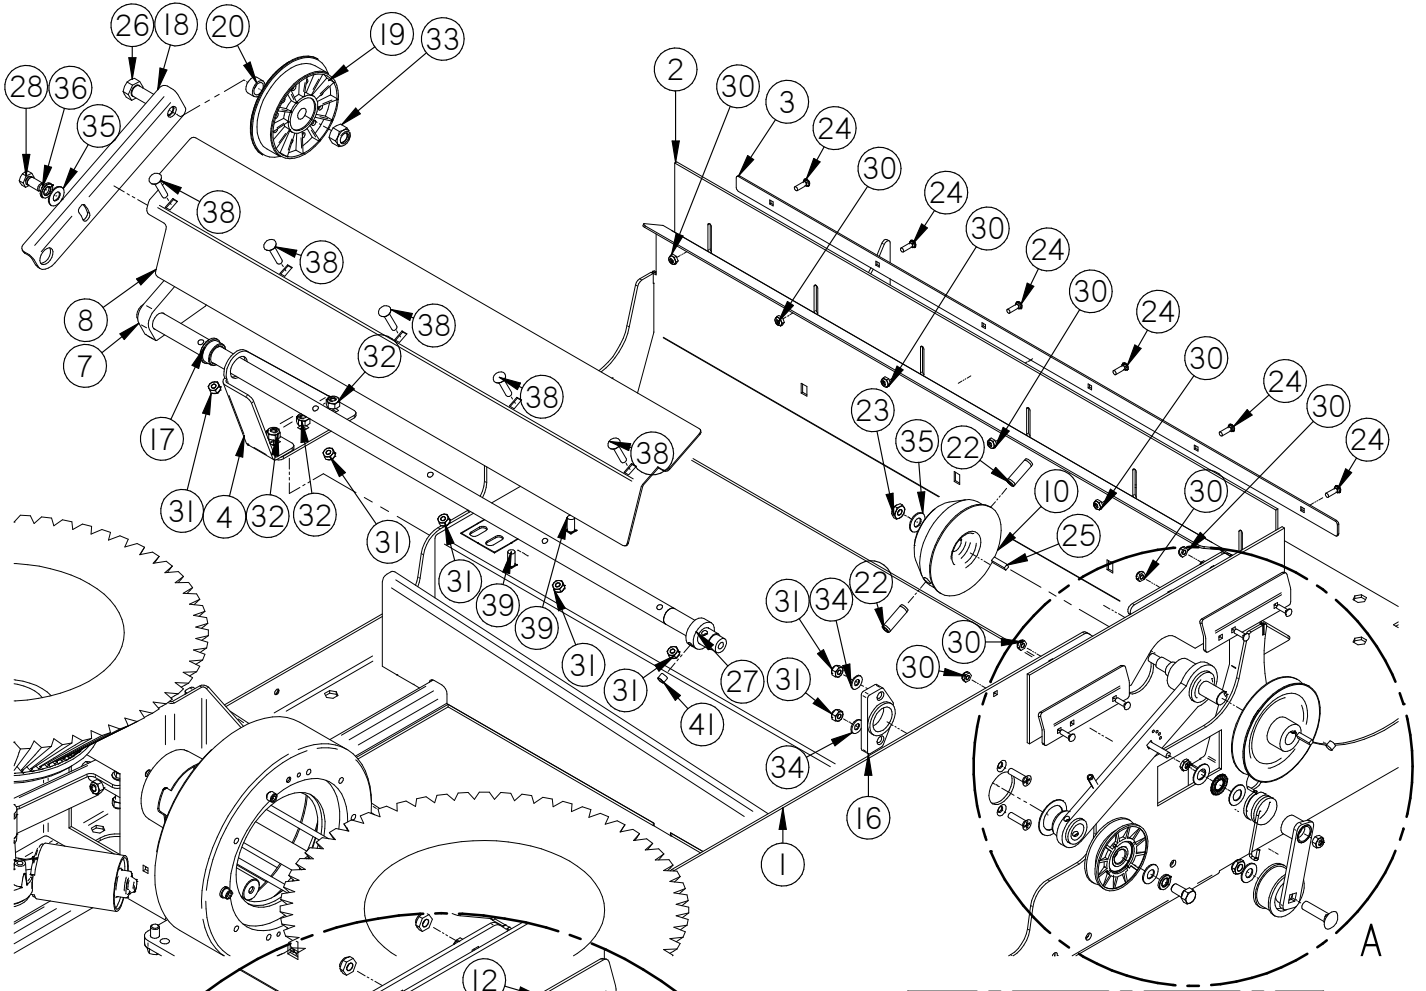

Main Broom Driver and Idler Arm

DETAIL A

Main Broom Driver and Idler Arm

Item	Part No.	Part Description	Qty.
1	349-1100	MAIN FRAME	1
2	349-1165	CURTAIN, REAR WALL	1
3	349-1175	CURTAIN BAND, REAR WALL	1
4	349-1240	MAINBROOM SUPPORT BRACKET	1
5	349-3170	IDLER PULLEY	1
6	349-3600	REVERSE IDLER ARM	1
7	349-4100	MAIN BROOM SUSPENSION ARM	1
8	349-4140	ATTENUATOR	1
9	349-4160A	MAIN BROOM LAT ARM W/BEARING	1
10	349-4200	BROOM DRIVER	1
11	349-5750	RIGHT SIDE CURTAIN	1
12	349-5760	CURTAIN BAND	2
13	4-316	BROOM DRIVE PULLEY	1
14	4-318	IDLER PULLEY	1
15	4-319	TENSION SPRING	1
16	4-421	SUPPORT BLOCK	1
17	4-4230	3/4" X 1" X 1/2" FLG BEARING	1
18	4-430	IDLER ARM	1
19	4-432	IDLER DRUM	1
20	4-432A	IDLER DRUM SPACER	1
21	H-00103	1/4" X 1 1/2" SPRING PIN	1
22	H-00105	3/8" X 1 1/4" SPRING PIN	2
23	H-0171004	JNYL 3/8- 24 SS	1
24	H-0172519	CB #10-32 X 5/8" SS	10
25	H-0953152	3/16" X 3/4" KEY	2
26	H-13211	HCS 1/2"-13 X 2"	1
27	H-33376	SHAFT COLLAR, 3/4" ID X 9/16 LG	1
28	H-70103	HCS 3/8"-16 X 3/4" SS	2
29	H-7042834	SHIM 1.125 ID X 1.625 OD X .030 SS	1
30	H-70858	NYLOK #10-32 SS	10
31	H-70860	NYLOK 1/4"- 20 SS	8
32	H-70861	NYLOK 5/16" - 18 SS	3
33	H-70864	NYLOK 1/2"-13 SS	1
34	H-71013	FW 1/4 ID X 5/8 OD SS	2
35	H-71017	FW 3/8 ID X 7/8 OD SS	4
36	H-71067	LW 3/8" SS	2
37	H-72710	FHP 1/4"- 20 X 1" SS	2
38	H-74421	CB 1/4"- 20 X 1-1/4" SS	6
39	H-74429	CB 5/16"- 18 X 3/4" SS	3
40	H-74438	CB 3/8"- 16 X 1-1/2" SS	1
41	H-81983	5/16" X 1/4" KURL SET SCREW	2
42	H-NJ04C	JNYL 1/4" - 20 SS	1
43	H-NJ06C	JNYL 3/8- 16 SS	1
44	M-5909K31	NEEDLE ROLLER THRUST BEARING	1
45	M-5909K44	NEEDLE ROLLER THRUST BEARING WASHER	2