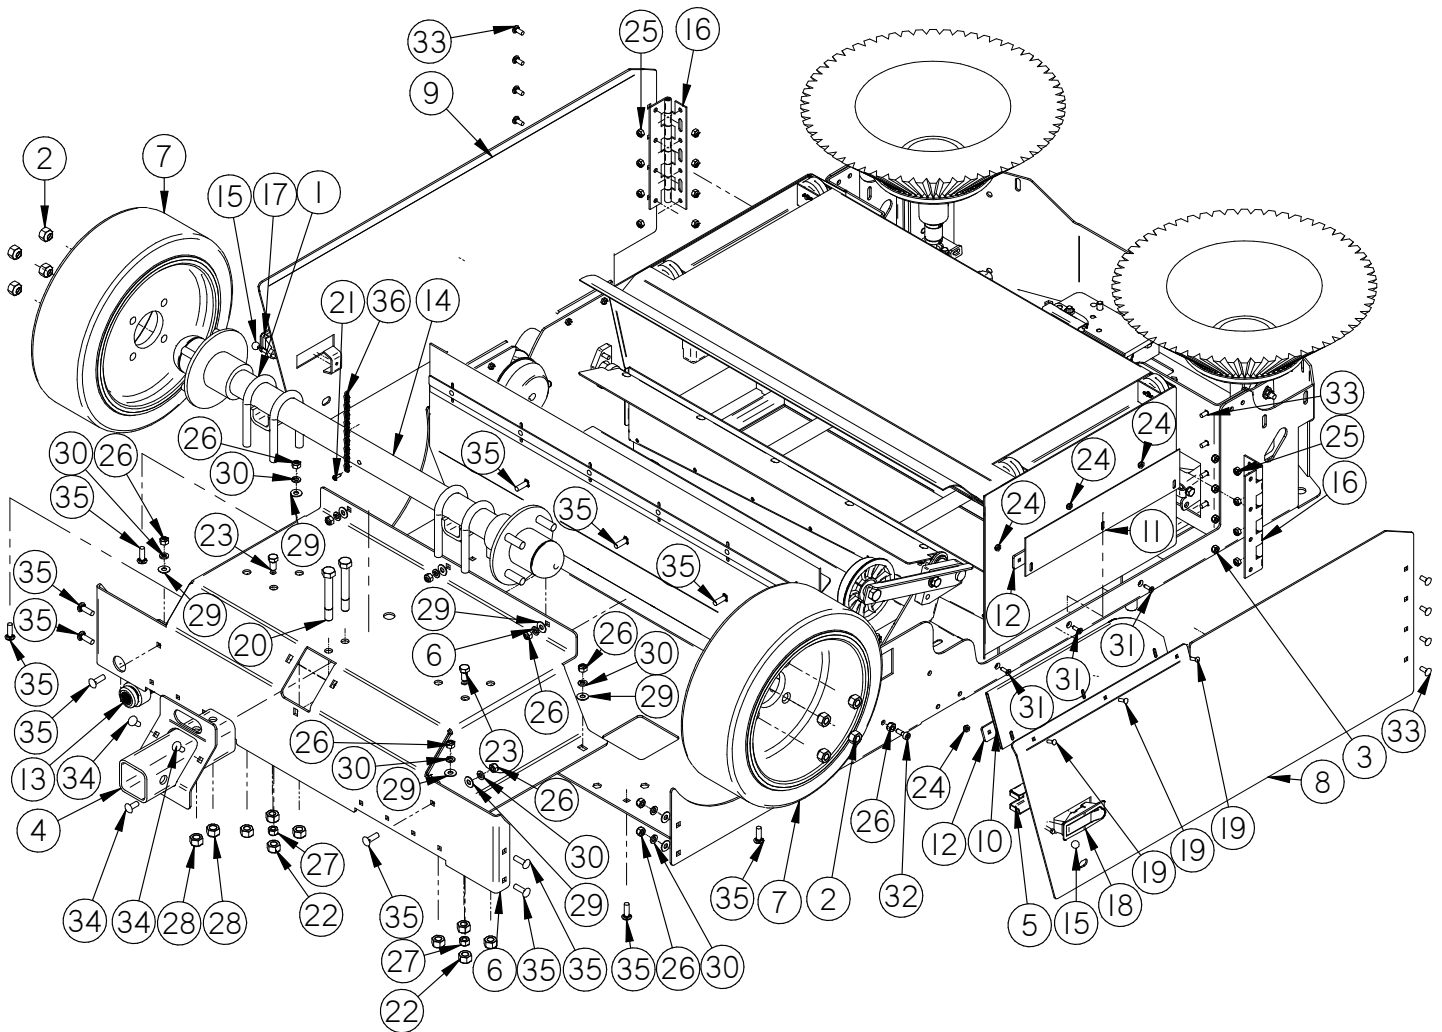

Rear Axle

Item	Part No.	Part Description	Qty.
1	290-6186	1/2-20 X 1-1/4 " U BOLT	4
2	290-6187	LUG NUT, 1/2"- 20	8
3	349-1100	MAIN FRAME	1
4	349-1190	TRAILER HITCH RECEIVER	1
5	349-1300	LATCH COVER	1
6	349-5000	STRAIGHT AXLE MOUNT	1
7	349-6180	14" REAR WHEEL	2
8	349-9507	LEFT SIDE DOOR	1
9	349-9508	RIGHT SIDE DOOR	1
10	349-9509	LEFT SIDE DOOR CURTAIN	1
11	349-9510	HOPPER SIDE CURTAIN	1
12	349-9515	LEFT CURTAIN BAND	2
13	370-2930	ALARM (91 dPd)	1
14	370-6040	REAR AXLE	1
15	5-100	GROMMET	2
16	5-122	8" SS HINGE	2
17	5-130	DOOR LATCH	1
18	5-130	DOOR LATCH	1
19	H-0172519	CB #10-32 X 5/8" SS	4
20	H-13217	HCS 1/2"-13 X 3-1/2" SS	2
21	H-31810	#10-16 X 1/2 DRILL TAP	1
22	H-37130	NYLOK NUT, 1/2"- 20	8
23	H-70103	HCS 3/8"-16 X 3/4" SS	2
24	H-70858	NYLOK #10-32 SS	7
25	H-70860	NYLOK 1/4"- 20 SS	16
26	H-70861	NYLOK 5/16" - 18 SS	18
27	H-70862	NYLOK 3/8"-16 SS	2
28	H-70864	NYLOK 1/2"-13 SS	2
29	H-71015	FW 5/16 ID X 3/4 OD SS	13
30	H-71065	LW 5/16" SS	13
31	H-72683	FHP #10-32 X 5/8" SS	3
32	H-73494	SHCS 5/16-18 X 3/4 SS	2
33	H-74418	CB 1/4"- 20 X 5/8" S/S	16
34	H-74429	CB 5/16"- 18 X 3/4" SS	3
35	H-74430	CB 5/16"- 18 X 1" SS	13
36	T-360824SI000	10" GOLD GROUDING CHAIN	1