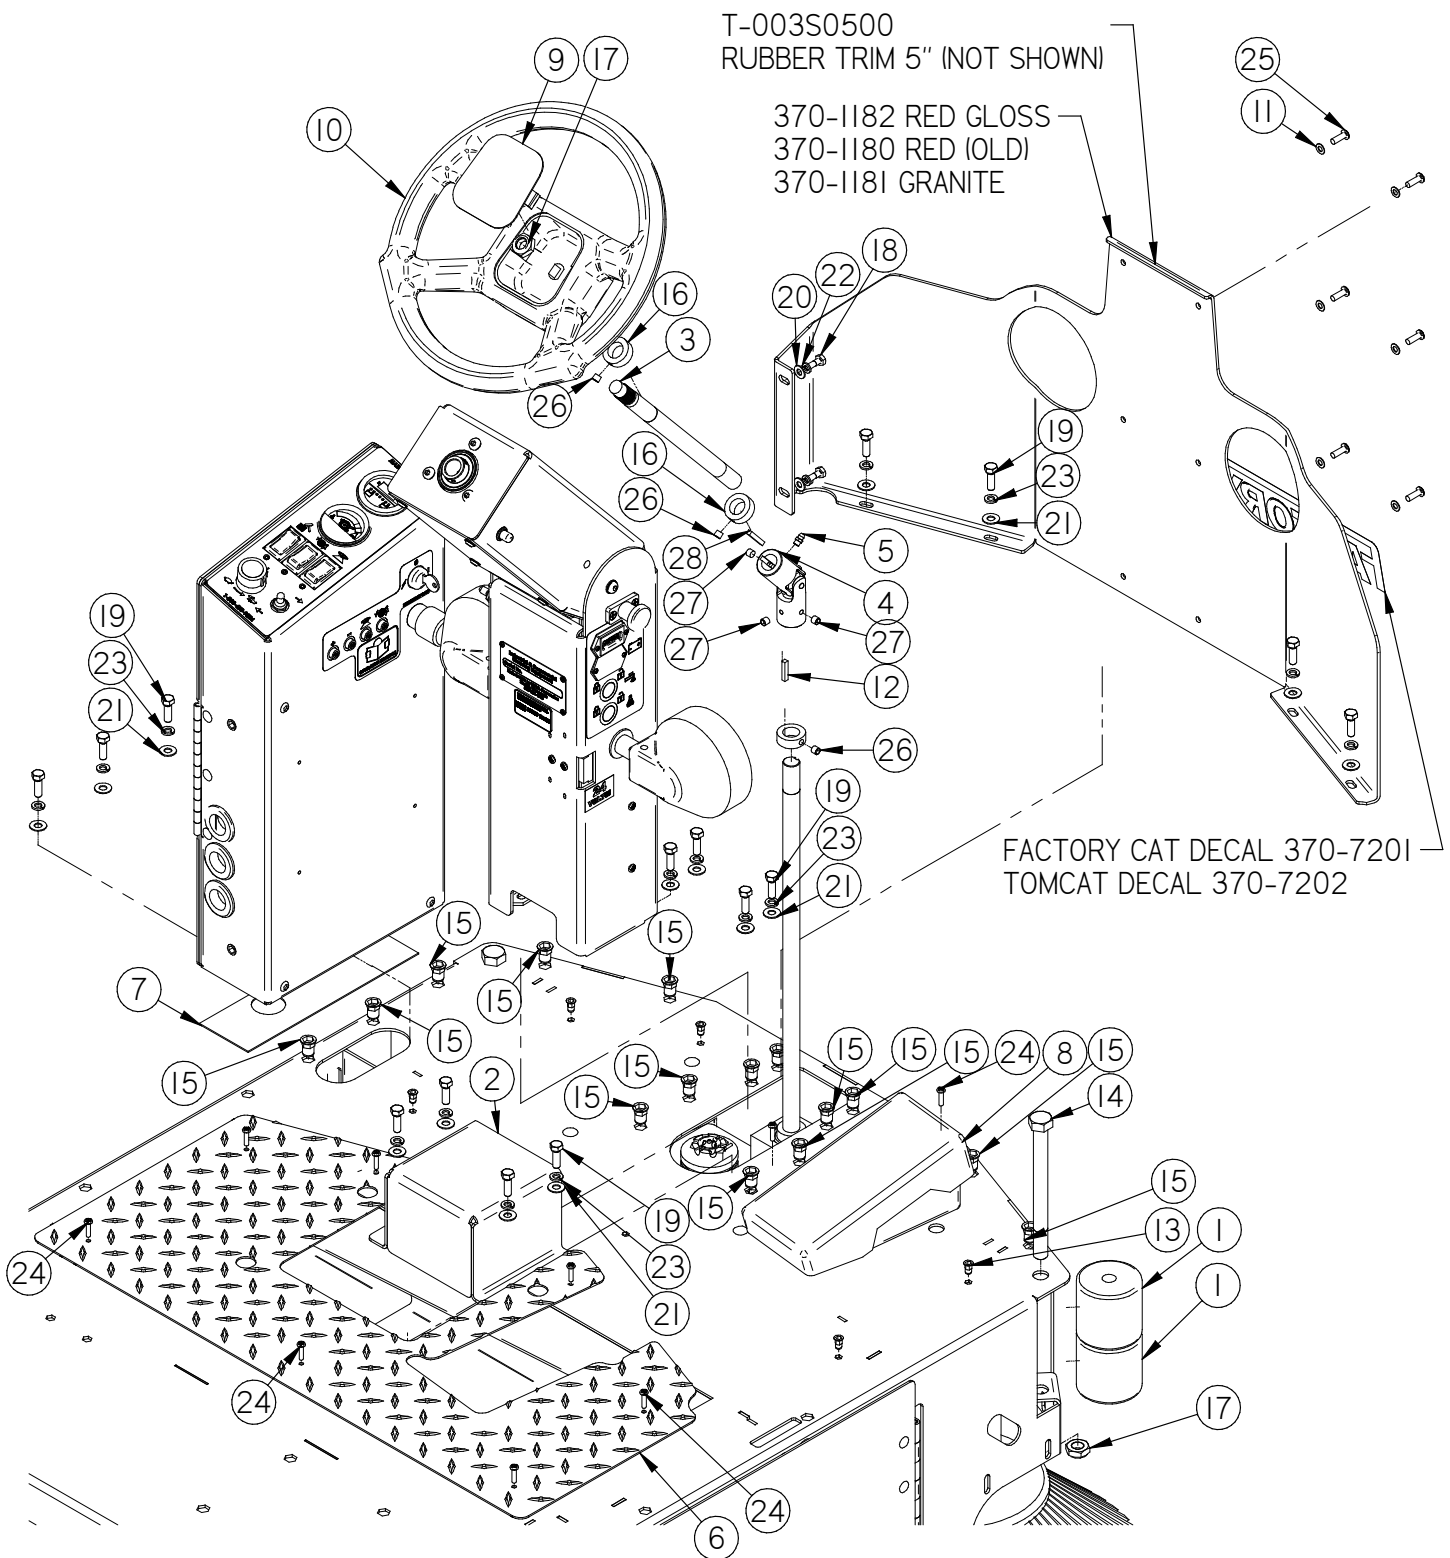

Central Command and Steering Tower

Central Command and Steering Tower

Item	Part No.	Part Description	Qty.
1	21-1127	ROLLER	2
2	250-1173	DRIVE COVER	1
3	290-7090	STEERING SHAFT, UPPER	1
4	290-7110	U-JOINT	1
5	290-7111	1/4-28 ZERK FITTING	1
6	370-1610	NON SKID FLOOR PLATE	1
7	370-2004	CENTRAL COMMAND DUST CURTAIN	1
8	8-290	FOOT PEDAL	1
9	8-701A	STEERING COVER	1
10	8-703	STEERING WHEEL	1
11	H-00282	FW 1/4" NYLON	6
12	H-01125	3/16" X 1" KEY	1
13	H-02309	HCN #10-32, LG CRIMP	5
14	H-13327	HB 5/8"- 11 X 7"	2
15	H-312NCNL	HCN 5/16"-18 LG	15
16	H-33376	SET SCREW SHAFT COLLAR, 3/4" ID X 9/16 LG	3
17	H-37038	JNYL 5/8"- 11	2
18	H-70003	HCS 1/4"-20 X 3/4" SS	2
19	H-70055	HCS 5/16"- 18 X 1" SS	15
20	H-71013	FW 1/4 ID X 5/8 OD SS	2
21	H-71015	FW 5/16 ID X 3/4 OD SS	15
22	H-71063	LW 1/4" SS	2
23	H-71065	LW 5/16" SS	15
24	H-72534	PPH #10-32 X 3/4" S/S	9
25	H-73754	BHSCS 1/4 - 20 X 3/4" SS	6
26	H-81983	5/16" X 1/4" KURL SET SCREW	3
27	H-82022	5/16-24" X 1/4" KURL SET SCREW	3
28	H-K14320	3/16" X 1 1/4" KEY	1