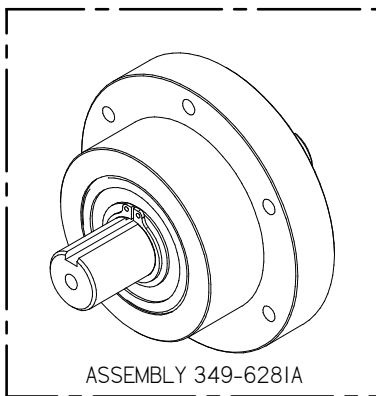

Jackshaft

Item	Part No.	Part Description	Qty.
1	349-3200	BROOM DRIVE PULLEY	1
2	349-6280	JACKSHAFT PLATE	1
3	349-6281	JACKSHAFT COLLAR	1
4	4-312	TRANS INPUT PULLEY	1
5	8-641	JACKSHAFT SHAFT	1
6	8-723B	BEARING	2
7	H-0953152	3/16" X 3/4" KEY	2
8	H-68015	SNAPRING 3/4"	2
9	H-71013	FW 1/4 ID X 5/8 OD SS	1
10	H-71063	LW 1/4" SS	7
11	H-73752	BHSCS 1/4 - 20 X 1/2" SS	1
12	H-73754	BHSCS 1/4 - 20 X 3/4" SS	6
13	H-81983	5/16" X 1/4" KURL SET SCREW	1