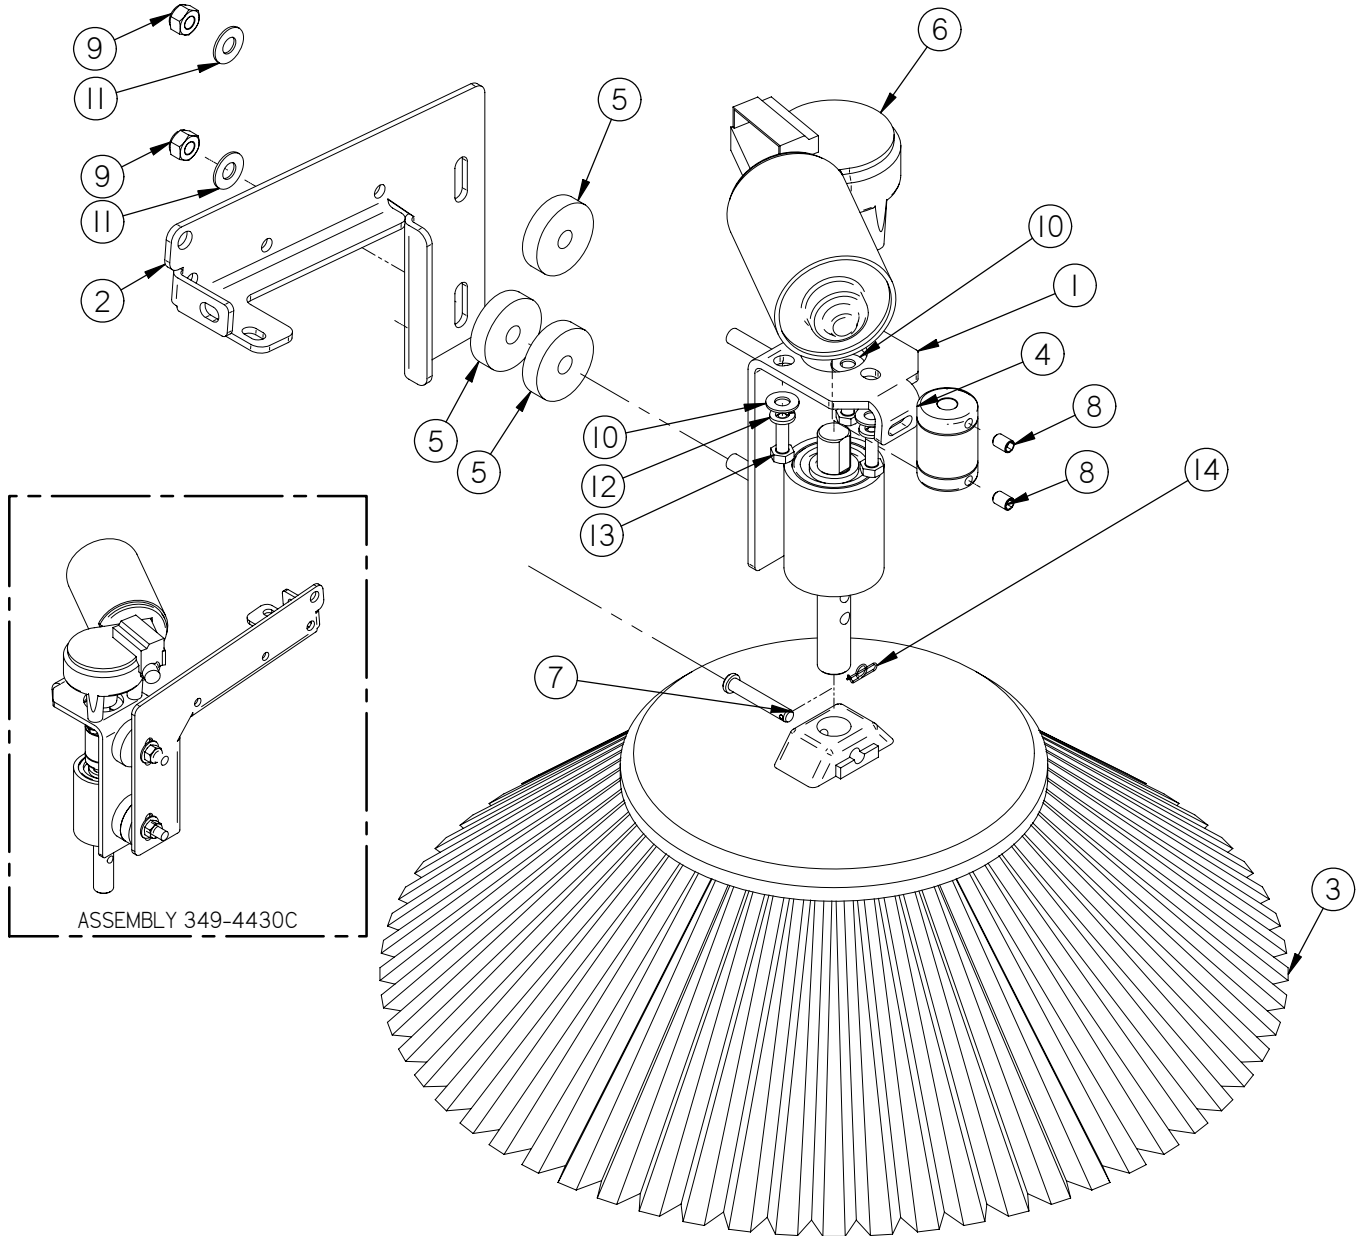

10" Front Drive Standard

12" Front Drive Optional

Front Wheel

10" Front Drive

Item	Part No.	Part Description	Qty.
1	250-7120	STEERING SHAFT, LOWER	1
2	250-7314	60 TOOTH STEERING SPROCKET	1
3	250-7326	PIVOT PLATE	1
4	250-7327	STEERING CHAIN	1
5	250-7328	WIRE GUIDE	1
6	250-7332	STEERING SHAFT	1
7	290-1218	SPACER 7/8" OD. X 3/4" ID X 1/4" LG	1
8	37-7317	TAPERED ROLLER BEARING	2
9	37-7318	BEARING CAP	2
10	37-7319	STEERING SHAFT SEAL	2
11	37-7320	PRE LOAD SLEEVE	1
12	37-7321	SLOTTED NUT, 2.0 - 12	1
13	5-826	10 TOOTH SPROCKET	1
14	5-831	MASTER LINK	1
15	8-723	BEARING BLOCK	1
16	8-723B	BEARING	2
17	H-0171004	JNYL 3/8- 24 SS	2
18	H-0172951	HCS 3/8"- 24 X 2-1/2" SS FULL THREADED	2
19	H-25379	SETScrew, KCP, 1/4"-20 X 1/4"	2
20	H-33376	SET SCREW SHAFT COLLAR, 3/4" ID X 9/16 LG	1
21	H-68013	SNAPRING 5/8"	1
22	H-70003	HCS 1/4"-20 X 3/4" SS	1
23	H-70103	HCS 3/8"-16 X 3/4" SS	2
24	H-70105	HCS 3/8"- 16 X 1" SS	4
25	H-70710	HN 1/4"- 20 SS	1
26	H-70712	HN 3/8"-16 SS	2
27	H-70732	HN 3/8"- 24 SS	1
28	H-71013	FW 1/4 ID X 5/8 OD SS	4
29	H-71017	FW 3/8 ID X 7/8 OD SS	6
30	H-71063	LW 1/4" SS	5
31	H-71067	LW 3/8" SS	6
32	H-72949	HCS 3/8"- 24 X 2" SS FULL THREADED	5
33	H-73754	BHSCS 1/4 - 20 X 3/4" SS	4
34	H-81983	5/16" X 1/4" KURL SET SCREW	1
35	H-K1432	3/16" X 1/2" KEY	1
36	M-938IT24	S-HOOK	1
37	T-050B0025	5/16 ID x 1/4" LG BLACK HOSE	1

Item	Part No.	Part Description	Qty.
1	290-8750B	MOTOR MOUNT ASSEMBLY	1
2	349-4430	SIDE BROOM LIFT ARM, LH	1
3	4-402	SIDE BROOM POLYPROPYLENE	1
4	4-444	BROOM SAFETY DRIVE CPLG	1
5	4-446	GROMMET-3/8 ID X 1-1/2 OD X .375	3
6	8-220	SIDE BROOM MOTOR	1
7	H-0156730	1/4" X 1 1/2" CLEVIS PIN	1
8	H-25381	1/4"-20 X 3/8" KURL SET SCREW	2
9	H-70861	NYLOK 5/16" - 18 SS	2
10	H-71013	FW 1/4 ID X 5/8 OD SS	3
11	H-71015	FW 5/16 ID X 3/4 OD SS	2
12	H-71063	LW 1/4" SS	3
13	H-M82550	HCS M6-1.0 X 20 SS	3
14	H-RUE8	RUE RING COTTER	1