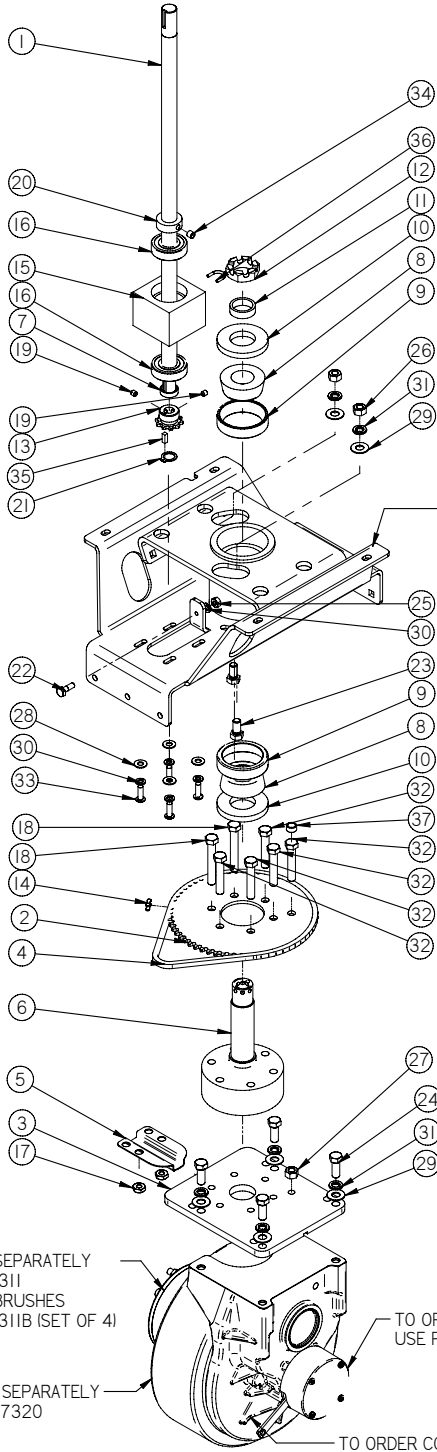

10" Front Drive Standard

12" Front Drive Optional

Front Wheel

10" Front Drive

Item	Part No.	Part Description	Qty.
1	250-7120	STEERING SHAFT, LOWER	1
2	250-7314	60 TOOTH STEERING SPROCKET	1
3	250-7326	PIVOT PLATE	1
4	250-7327	STEERING CHAIN	1
5	250-7328	WIRE GUIDE	1
6	250-7332	STEERING SHAFT	1
7	290-1218	SPACER 7/8" OD. X 3/4" ID X 1/4" LG	1
8	37-7317	TAPERED ROLLER BEARING	2
9	37-7318	BEARING CAP	2
10	37-7319	STEERING SHAFT SEAL	2
11	37-7320	PRE LOAD SLEEVE	1
12	37-7321	SLOTTED NUT, 2.0 - 12	1
13	5-826	10 TOOTH SPROCKET	1
14	5-831	MASTER LINK	1
15	8-723	BEARING BLOCK	1
16	8-723B	BEARING	2
17	H-0171004	JNYL 3/8- 24 SS	2
18	H-0172951	HCS 3/8"- 24 X 2-1/2" SS FULL THREADED	2
19	H-25379	SETScrew, KCP, 1/4"-20 X 1/4"	2
20	H-33376	SET SCREW SHAFT COLLAR, 3/4" ID X 9/16 LG	1
21	H-68013	SNAPRING 5/8"	1
22	H-70003	HCS 1/4"-20 X 3/4" SS	1
23	H-70103	HCS 3/8"-16 X 3/4" SS	2
24	H-70105	HCS 3/8"- 16 X 1" SS	4
25	H-70710	HN 1/4"- 20 SS	1
26	H-70712	HN 3/8"-16 SS	2
27	H-70732	HN 3/8"- 24 SS	1
28	H-71013	FW 1/4 ID X 5/8 OD SS	4
29	H-71017	FW 3/8 ID X 7/8 OD SS	6
30	H-71063	LW 1/4" SS	5
31	H-71067	LW 3/8" SS	6
32	H-72949	HCS 3/8"- 24 X 2" SS FULL THREADED	5
33	H-73754	BHSCS 1/4 - 20 X 3/4" SS	4
34	H-81983	5/16" X 1/4" KURL SET SCREW	1
35	H-K1432	3/16" X 1/2" KEY	1
36	M-938IT24	S-HOOK	1
37	T-050B0025	5/16 ID x 1/4" LG BLACK HOSE	1

12" Front Drive

Item	Part No.	Part Description	Qty
1	250-7314	60 TOOTH STEERING SPROCKET	1
2	250-7327	STEERING CHAIN	1
3	250-7328	WIRE GUIDE	1
4	250-7332	STEERING SHAFT	1
5	275-7120	STEERING SHAFT, LOWER	1
6	290-1218	SPACER 7/8" OD. X 3/4" ID X 1/4" LG	1
7	37-7317	TAPERED ROLLER BEARING	2
8	37-7318	BEARING CAP	2
9	37-7319	STEERING SHAFT SEAL	2
10	37-7320	PRE LOAD SLEEVE	1
11	37-7321	SLOTTED NUT, 2.0 - 12	1
12	370-7326	PIVOT PLATE	1
13	5-826	10 TOOTH SPROCKET	1
14	5-831	MASTER LINK	1
15	8-723	BEARING BLOCK	1
16	8-723B	BEARING	2
17	H-0171004	JNYL 3/8- 24 SS	2
18	H-0172951	HCS 3/8"- 24 X 2-1/2" SS FULL THREADED	2
19	H-33376	SET SCREW SHAFT COLLAR, 3/4" ID X 9/16 LG	1
20	H-68013	SNAPRING 5/8"	1
21	H-70003	HCS 1/4"-20 X 3/4" SS	1
22	H-70103	HCS 3/8"-16 X 3/4" SS	2
23	H-70105	HCS 3/8"- 16 X 1" SS	4
24	H-70710	HN 1/4"- 20 SS	1
25	H-70712	HN 3/8"-16 SS	2
26	H-70732	HN 3/8"- 24 SS	1
27	H-71013	FW 1/4 ID X 5/8 OD SS	4
28	H-71017	FW 3/8 ID X 7/8 OD SS	6
29	H-71063	LW 1/4" SS	5
30	H-71067	LW 3/8" SS	6
31	H-72949	HCS 3/8"- 24 X 2" SS FULL THREADED	5
32	H-73754	BHSCS 1/4 - 20 X 3/4" SS	4
33	H-81983	5/16" X 1/4" KURL SET SCREW	1
34	H-K1432	3/16" X 1/2" KEY	1
35	M-938IT24	S-HOOK	1
36	T-050B0025	5/16 ID x 1/4" LG BLACK HOSE	1