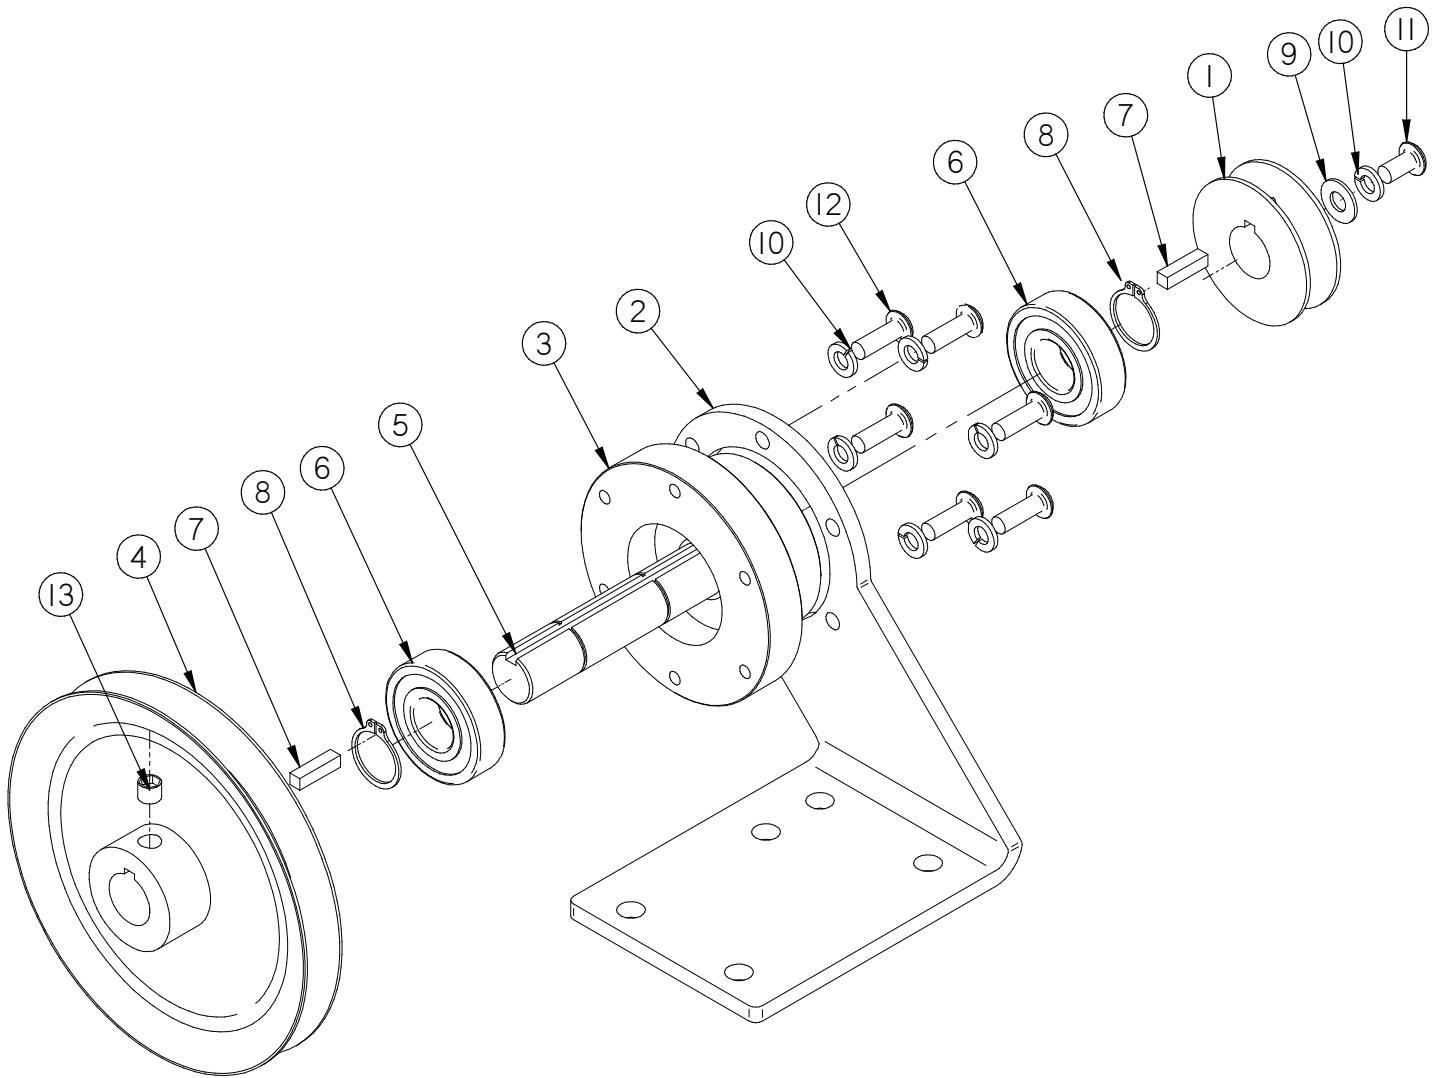

Jackshaft

Item	Part No.	Part Description	Qty.
1	349-3200	BROOM DRIVE PULLEY	1
2	349-6280	JACKSHAFT PLATE	1
3	349-6281	JACKSHAFT COLLAR	1
4	4-312	TRANS INPUT PULLEY	1
5	8-641	JACKSHAFT SHAFT	1
6	8-723B	BEARING	2
7	H-0953152	3/16" X 3/4" KEY	2
8	H-68015	SNAPRING 3/4"	2
9	H-71013	FW 1/4 ID X 5/8 OD SS	1
10	H-71063	LW 1/4" SS	7
11	H-73752	BHSCS 1/4 - 20 X 1/2" SS	1
12	H-73754	BHSCS 1/4 - 20 X 3/4" SS	6
13	H-81983	5/16" X 1/4" KURL SET SCREW	1