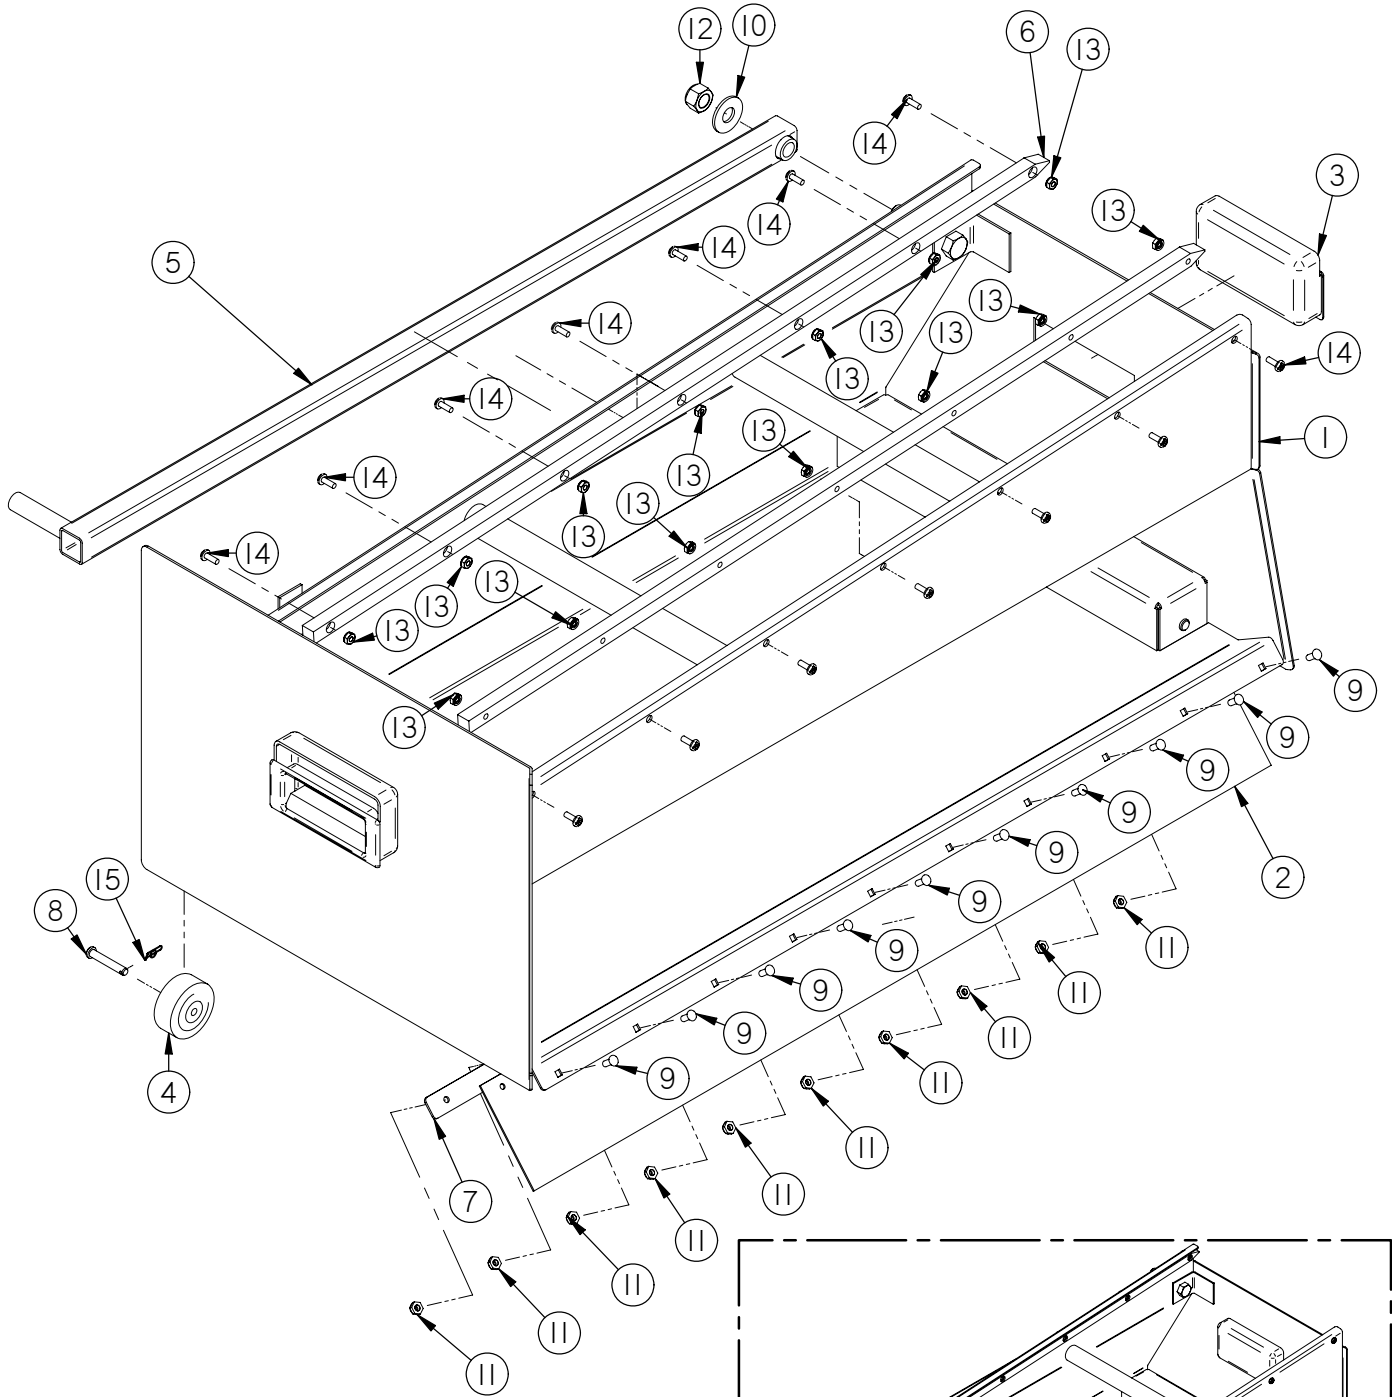

Hopper

Item	Part No.	Part Description	Qty.
1	349-1250	HOPPER BODY	1
2	349-5710	HOPPER FLAP	1
3	5-849	RECESSED HANDLE	2
4	8-124	HOPPER WHEEL	4
5	8-128	HOPPER HANDLE	1
6	8-163	HDPE SLIDE RAIL	2
7	8-575	HOPPER FLOOR SEAL CLAMP	1
8	H-0156730	1/4" X 1 1/2" CLEVIS PIN	4
9	H-0172518	CB #10-32 X 1/2" SS	10
10	H-50352	FW 17/32" SS	1
11	H-70858	NYLOK #10-32 SS	10
12	H-70864	NYLOK 1/2"-13 SS	1
13	H-70922	KN #8-32	14
14	H-72398	PPH #8-32 X 1/2" S/S	14
15	H-RUE8	RUE RING COTTER	4