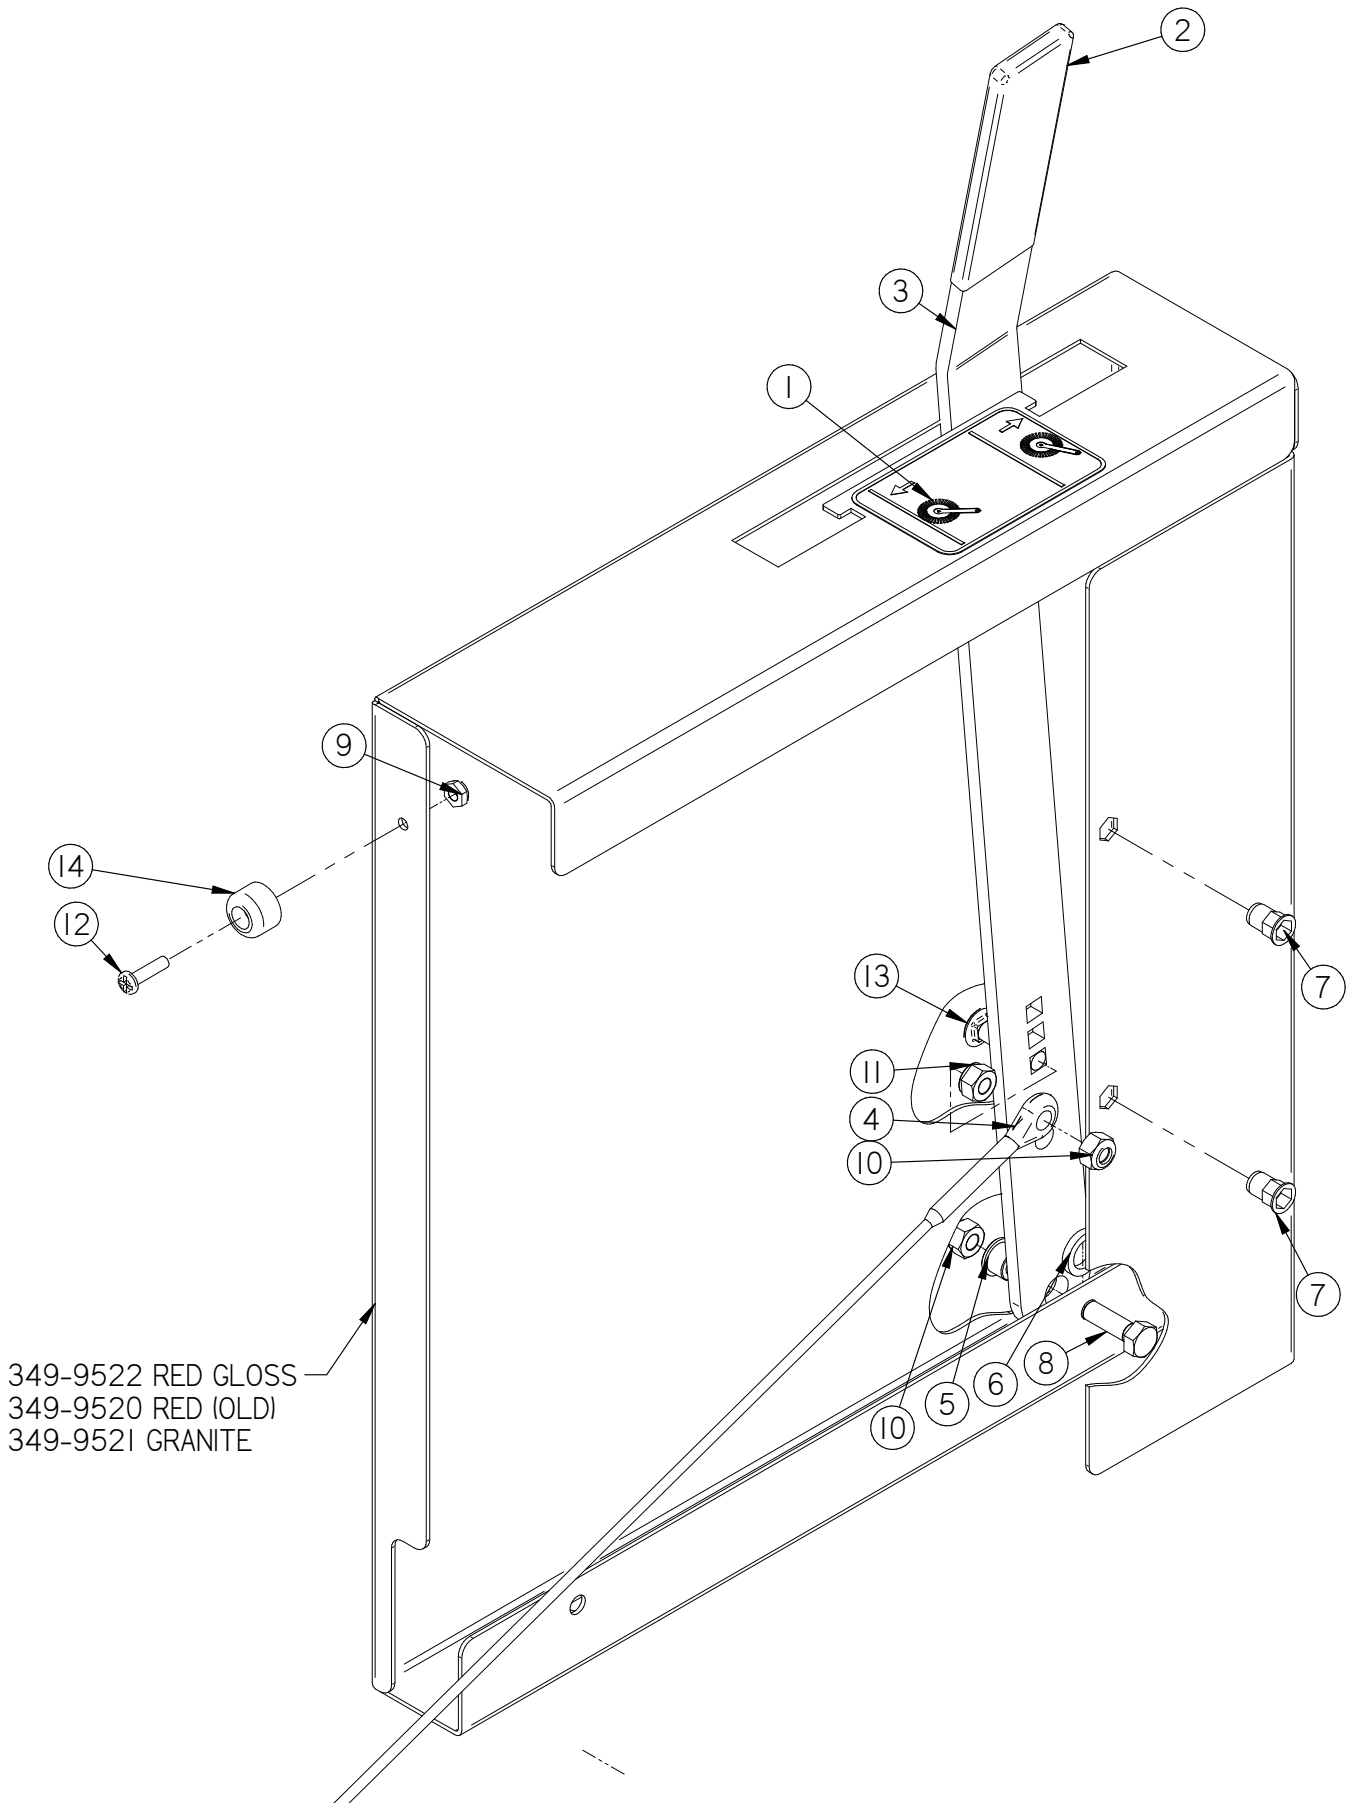

Main Broom Panel

Item	Part No.	Part Description	Qty.
1	349-1501	MAIN BROOM STICKER	1
2	349-4480	LIFT ARM GRIP	1
3	349-4510	MAIN BROOM LIFT LEVER	1
4	349-7890	MAIN BROOM CABLE	1
5	370-1245	BUSHING	1
6	H-01320	FW 1/2" ID X 1/8" THICK NYLON	1
7	H-250HCN	HCN 1/4"-20	2
8	H-70055	HCS 5/16"- 18 X 1" SS	1
9	H-70858	NYLOK #10-32 SS	1
10	H-70861	NYLOK 5/16" - 18 SS	2
11	H-70926	KN 15/16-18 S/S	1
12	H-72534	PPH #10-32 X 3/4" S/S	1
13	H-74431	CB 5/16"- 18 X 1-1/4" SS	1
14	H-9540	RUBBER BUMPER, 25/32"	1