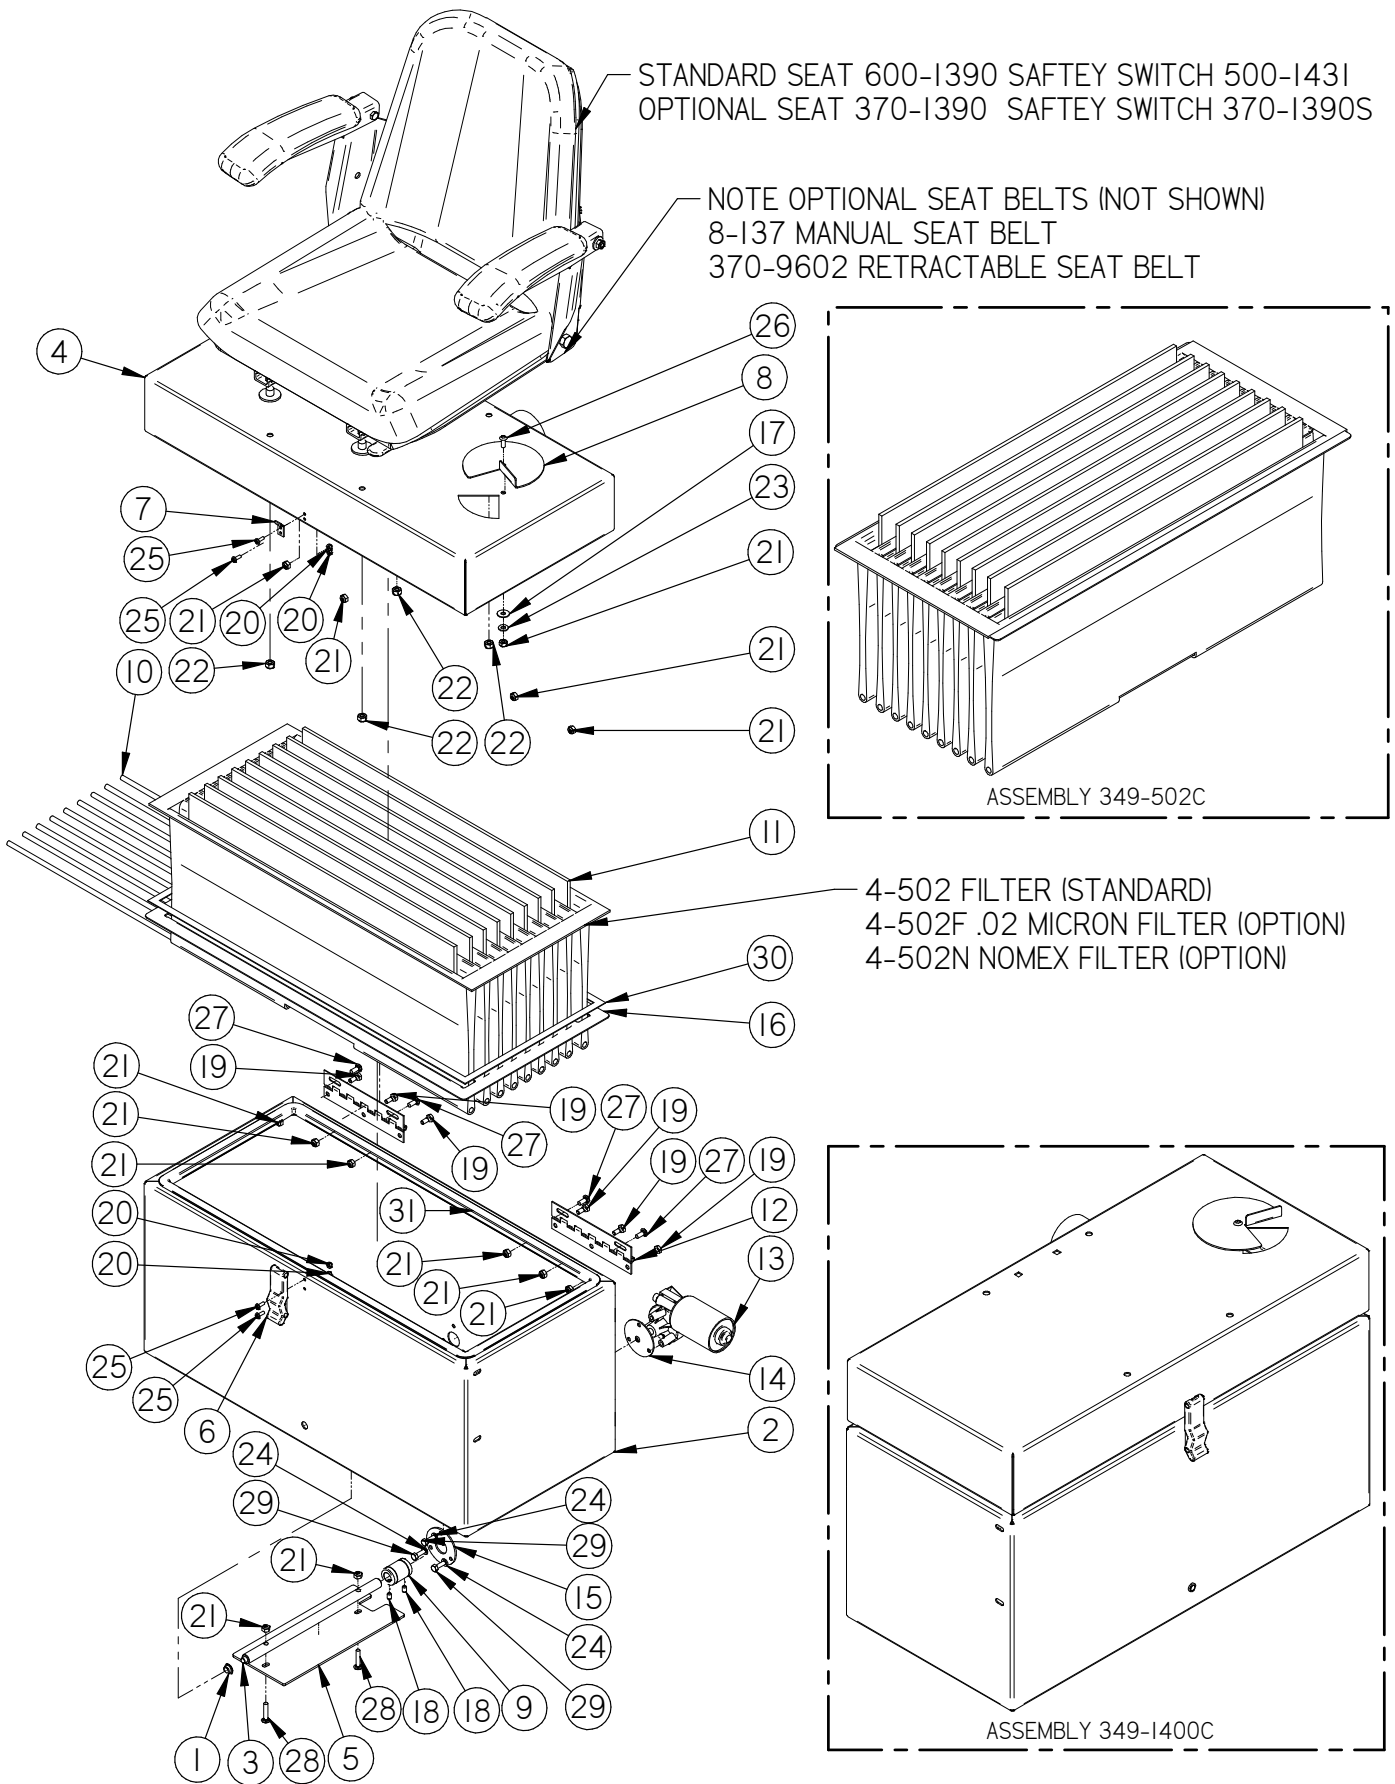

Filter Box

Item	Part No.	Part Description	Qty.
1	290-1233	3/8" ID, 1/2" OD, 1/4" LG BEARING	1
2	349-1400	FILTER CHAMBER	1
3	349-4450	FILTER SHAKER SHAFT	1
4	349-9524	FILTER HOOD	1
5	349-9549	FILTER BEATER BAR PLATE	1
6	4-124	LATCH	1
7	4-124	CLIP, LATCH	1
8	4-145	FILTER CHAMBER VENT LID	1
9	4-444	BROOM SAFETY DRIVE CPLG	1
10	4-503A	FILTER WEIGHT ROD	9
11	4-521A	FILTER SEPARATOR	9
12	8-180	HINGE, 6-7/8" S/S	2
13	8-221	24 VOLT/100 RPM MOTOR	1
14	8-222	MOTOR GASKET	1
15	8-223	GASKET BACKING PLATE	1
16	8-505	FILTER FRAME	1
17	H-02739	FW, 17/32" ID X 3/4" OD X 1/16" TH, TEFLON	1
18	H-25381	1/4"-20 X 3/8" KURL SET SCREW	2
19	H-70002	HCS 1/4"-20 X 5/8" SS	6
20	H-70856	NYLOK #8-32 SS	4
21	H-70860	NYLOK 1/4"- 20 SS	13
22	H-70861	NYLOK 5/16" - 18 SS	4
23	H-71013	FW 1/4 ID X 5/8 OD SS	1
24	H-71063	LW 1/4" SS	3
25	H-72398	PPH #8-32 X 1/2" S/S	4
26	H-73753	BHSCS 1/4 - 20 X 5/8" SS	1
27	H-74418	CB 1/4"- 20 X 5/8" S/S	4
28	H-74421	CB 1/4"- 20 X 1-1/4" SS	2
29	H-M82550	HCS M6-1.0 X 20 SS	3
30	T-00257600	1/2" DBL SIDED TAPE	1
31	T-1233S7750	PUSH-ON RUBBER GASKET	1