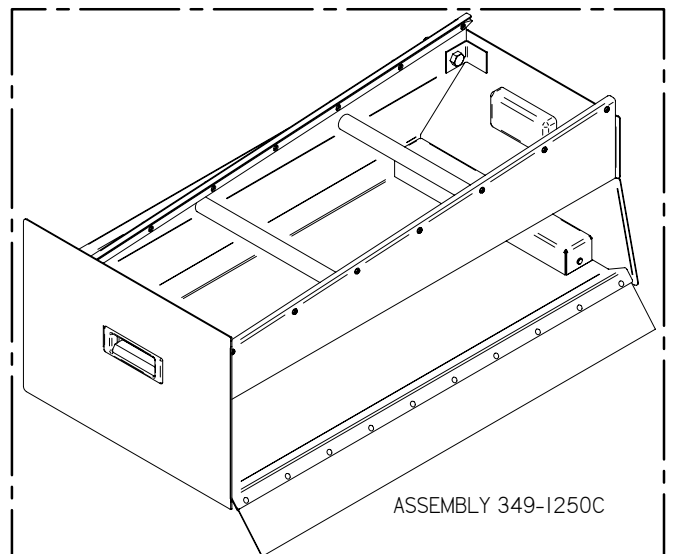

Hopper

Item	Part No.	Part Description	Qty.
1	349-1250	HOPPER BODY	1
2	349-5710	HOPPER FLAP	1
3	5-849	RECESSED HANDLE	2
4	8-124	HOPPER WHEEL	4
5	8-128	HOPPER HANDLE	1
6	8-163	HDPE SLIDE RAIL	2
7	8-575	HOPPER FLOOR SEAL CLAMP	1
8	H-0156730	1/4" X 1 1/2" CLEVIS PIN	4
9	H-0172518	CB #10-32 X 1/2" SS	10
10	H-50352	FW 17/32" SS	1
11	H-70858	NYLOK #10-32 SS	10
12	H-70864	NYLOK 1/2"-13 SS	1
13	H-70922	KN #8-32	14
14	H-72398	PPH #8-32 X 1/2" S/S	14
15	H-RUE8	RUE RING COTTER	4