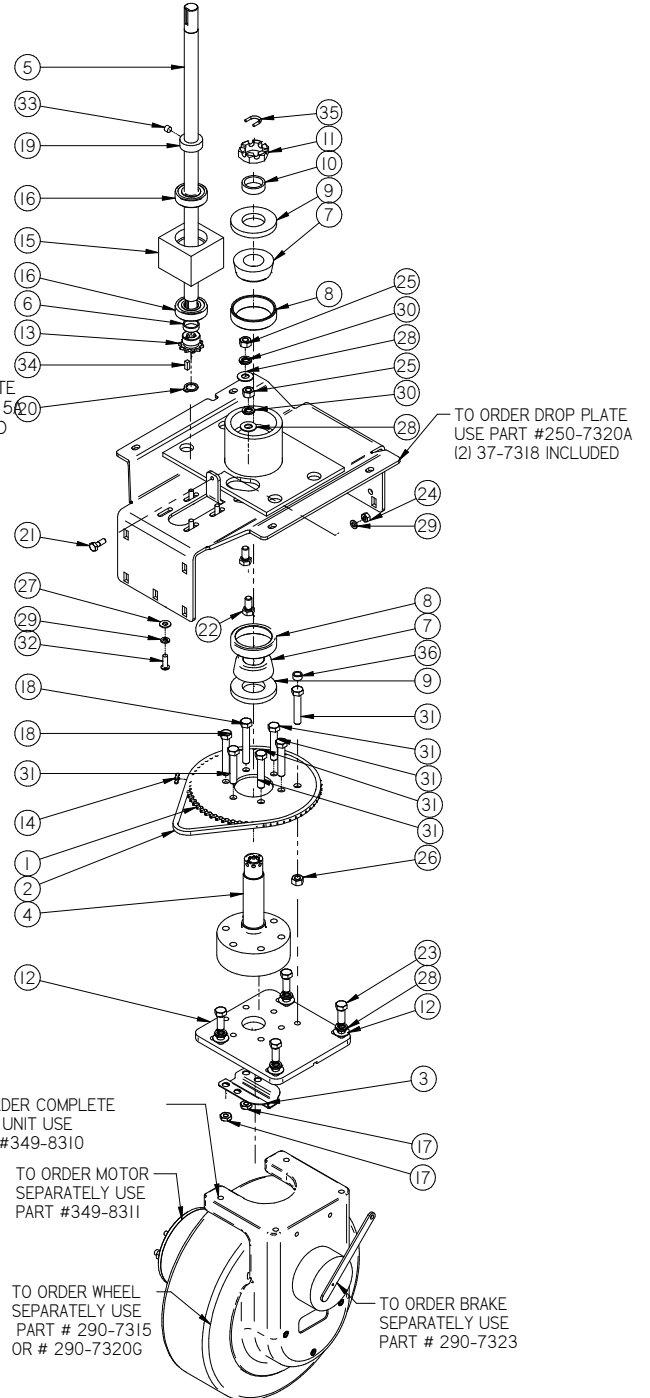

10" Front Drive Standard

12" Front Drive Optional

Front Wheel

10" Front Drive

Item	Part No.	Part Description	Qty.
1	250-7120	STEERING SHAFT, LOWER	1
2	250-7314	60 TOOTH STEERING SPROCKET	1
3	250-7326	PIVOT PLATE	1
4	250-7327	STEERING CHAIN	1
5	250-7328	WIRE GUIDE	1
6	250-7332	STEERING SHAFT	1
7	290-1218	SPACER 7/8" OD. X 3/4" ID X 1/4" LG	1
8	37-7317	TAPERED ROLLER BEARING	2
9	37-7318	BEARING CAP	2
10	37-7319	STEERING SHAFT SEAL	2
11	37-7320	PRE LOAD SLEEVE	1
12	37-7321	SLOTTED NUT, 2.0 - 12	1
13	5-826	10 TOOTH SPROCKET	1
14	5-831	MASTER LINK	1
15	8-723	BEARING BLOCK	1
16	8-723B	BEARING	2
17	H-0171004	JNYL 3/8- 24 SS	2
18	H-0172951	HCS 3/8"- 24 X 2-1/2" SS FULL THREADED	2
19	H-25379	SETScrew, KCP, 1/4"-20 X 1/4"	2
20	H-33376	SET SCREW SHAFT COLLAR, 3/4" ID X 9/16 LG	1
21	H-68013	SNAPRING 5/8"	1
22	H-70003	HCS 1/4"-20 X 3/4" SS	1
23	H-70103	HCS 3/8"-16 X 3/4" SS	2
24	H-70105	HCS 3/8"- 16 X 1" SS	4
25	H-70710	HN 1/4"- 20 SS	1
26	H-70712	HN 3/8"-16 SS	2
27	H-70732	HN 3/8"- 24 SS	1
28	H-71013	FW 1/4 ID X 5/8 OD SS	4
29	H-71017	FW 3/8 ID X 7/8 OD SS	6
30	H-71063	LW 1/4" SS	5
31	H-71067	LW 3/8" SS	6
32	H-72949	HCS 3/8"- 24 X 2" SS FULL THREADED	5
33	H-73754	BHSCS 1/4 - 20 X 3/4" SS	4
34	H-81983	5/16" X 1/4" KURL SET SCREW	1
35	H-K1432	3/16" X 1/2" KEY	1
36	M-938IT24	S-HOOK	1
37	T-050B0025	5/16 ID x 1/4" LG BLACK HOSE	1

12" Front Drive

Item	Part No.	Part Description	Qty
1	250-7314	60 TOOTH STEERING SPROCKET	1
2	250-7327	STEERING CHAIN	1
3	250-7328	WIRE GUIDE	1
4	250-7332	STEERING SHAFT	1
5	275-7120	STEERING SHAFT, LOWER	1
6	290-1218	SPACER 7/8" OD. X 3/4" ID X 1/4" LG	1
7	37-7317	TAPERED ROLLER BEARING	2
8	37-7318	BEARING CAP	2
9	37-7319	STEERING SHAFT SEAL	2
10	37-7320	PRE LOAD SLEEVE	1
11	37-7321	SLOTTED NUT, 2.0 - 12	1
12	370-7326	PIVOT PLATE	1
13	5-826	10 TOOTH SPROCKET	1
14	5-831	MASTER LINK	1
15	8-723	BEARING BLOCK	1
16	8-723B	BEARING	2
17	H-0171004	JNYL 3/8- 24 SS	2
18	H-0172951	HCS 3/8"- 24 X 2-1/2" SS FULL THREADED	2
19	H-33376	SET SCREW SHAFT COLLAR, 3/4" ID X 9/16 LG	1
20	H-68013	SNAPRING 5/8"	1
21	H-70003	HCS 1/4"-20 X 3/4" SS	1
22	H-70103	HCS 3/8"-16 X 3/4" SS	2
23	H-70105	HCS 3/8"- 16 X 1" SS	4
24	H-70710	HN 1/4"- 20 SS	1
25	H-70712	HN 3/8"-16 SS	2
26	H-70732	HN 3/8"- 24 SS	1
27	H-71013	FW 1/4 ID X 5/8 OD SS	4
28	H-71017	FW 3/8 ID X 7/8 OD SS	6
29	H-71063	LW 1/4" SS	5
30	H-71067	LW 3/8" SS	6
31	H-72949	HCS 3/8"- 24 X 2" SS FULL THREADED	5
32	H-73754	BHSCS 1/4 - 20 X 3/4" SS	4
33	H-81983	5/16" X 1/4" KURL SET SCREW	1
34	H-K1432	3/16" X 1/2" KEY	1
35	M-938IT24	S-HOOK	1
36	T-050B0025	5/16 ID x 1/4" LG BLACK HOSE	1