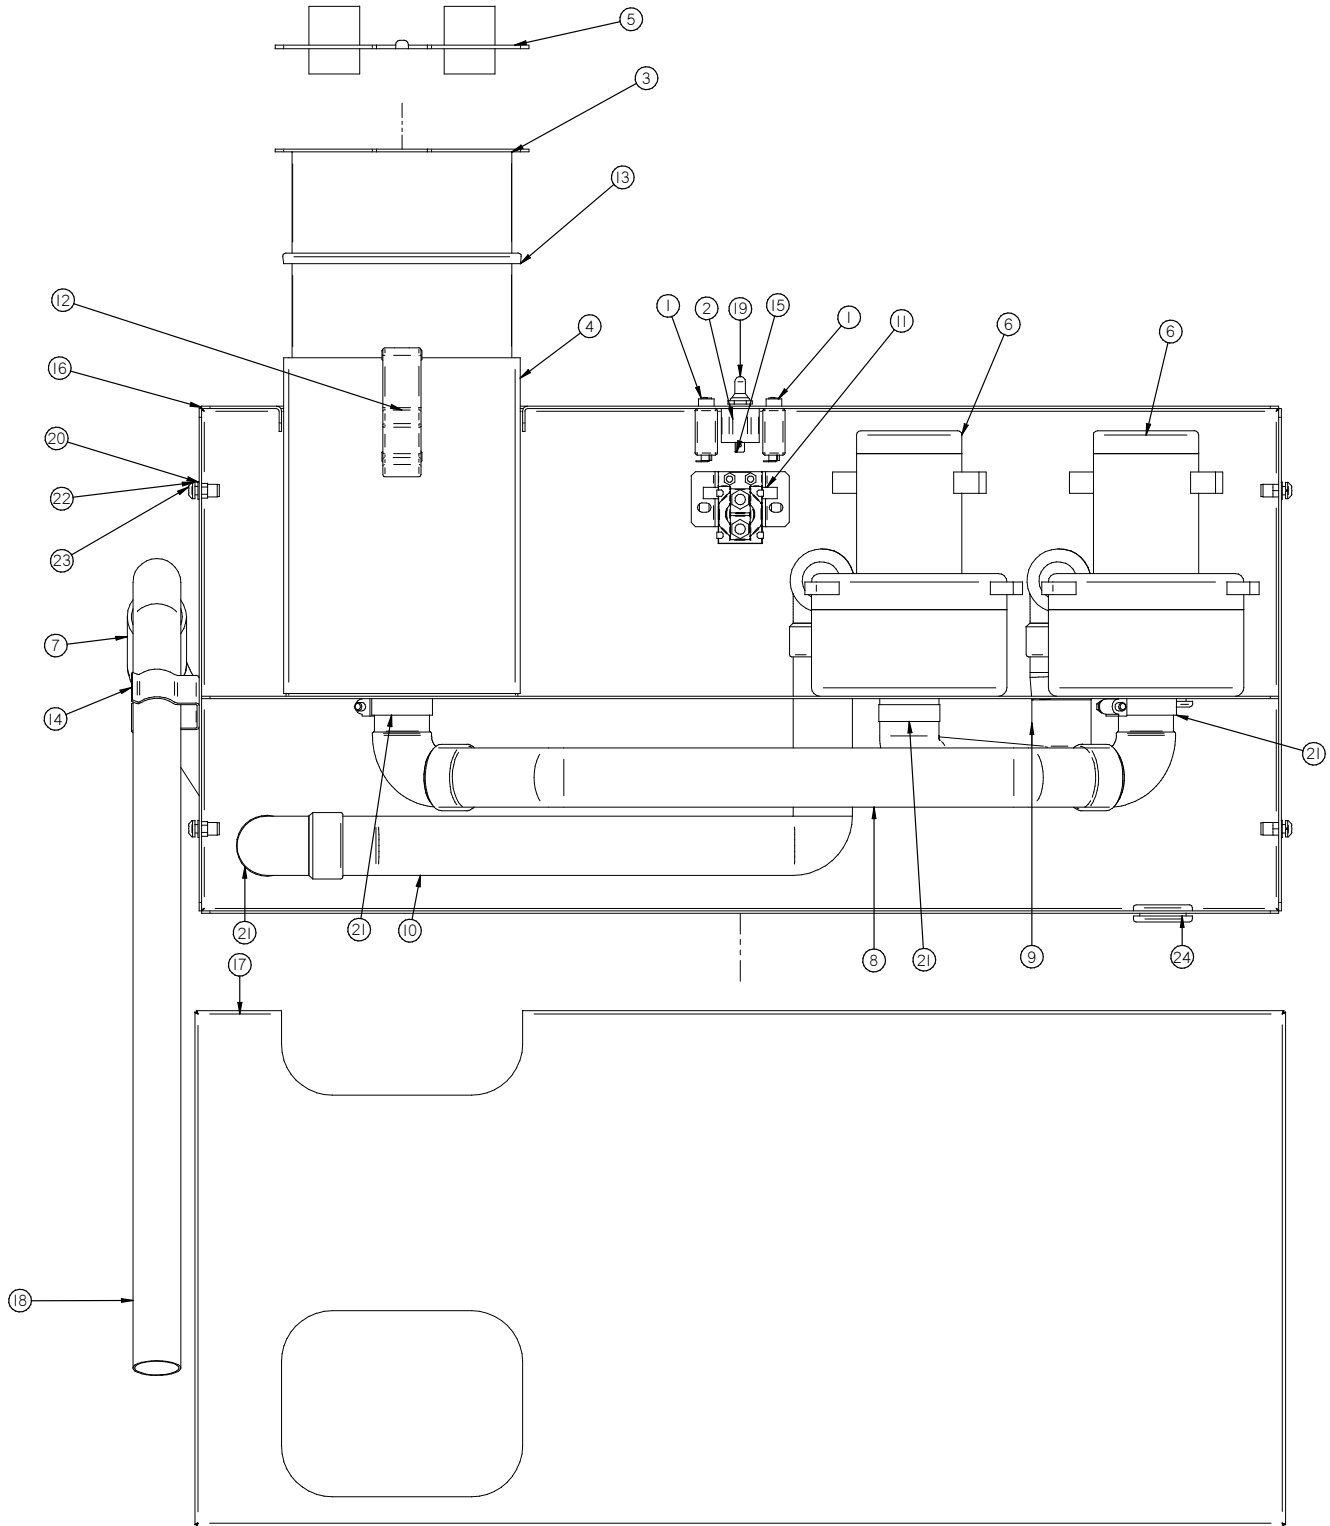

Blower Suction Box

Item	Part No.	Part Description	Qty.	Item	Part No.	Part Description	Qty.
1	190-8370	FUSE RESETTABLE 25 AMP	2	13	5-845A	WINDLACING (WEATHER STRIP)	1
2	200-1011	SWITCHBOARD INSULATOR	1	14	5-886	WAND CLIP	1
3	255-1102	FILTER BAG	1	15	5-892	TOGGLE, ON-OFF SPST	1
4	255-1105	VAC BOX	1	16	8-1452	BLOWER SUCTION BOX	1
5	255-1106	VAC BOX LID	1	17	8-1453	BLOWER BOX LID	1
6	290-250	VAC MOTOR, 3 HP, TANGENTIAL	2	18	8-887	BLOWER WAND	1
7	349-0111	41 X 1-1/2" DIA HOSE	1	19	H-01200	PROTECTIVE BOOT, TOGGLE SWITCH, (BLACK)	1
8	349-0112	SUCTION HOSE 1	1	20	H-250HCN	HCN 1/4"-20	4
9	349-0112	SUCTION HOSE 2	1	21	H-62044	CLAMP 10"- 2.0" SS	4
10	349-0112	SUCTION HOSE 3	1	22	H-71063	LW 1/4" SS	4
11	370-2331	RELAY, 36V, SMALL, W/FLAT MTG PLATE	1	23	H-73754	BHSCS 1/4 - 20 X 3/4" SS	4
12	4-124	LATCH	1	24	H-9307K74	GROMMET, 1" ID X 1-3/4" OD BUNA-N	2