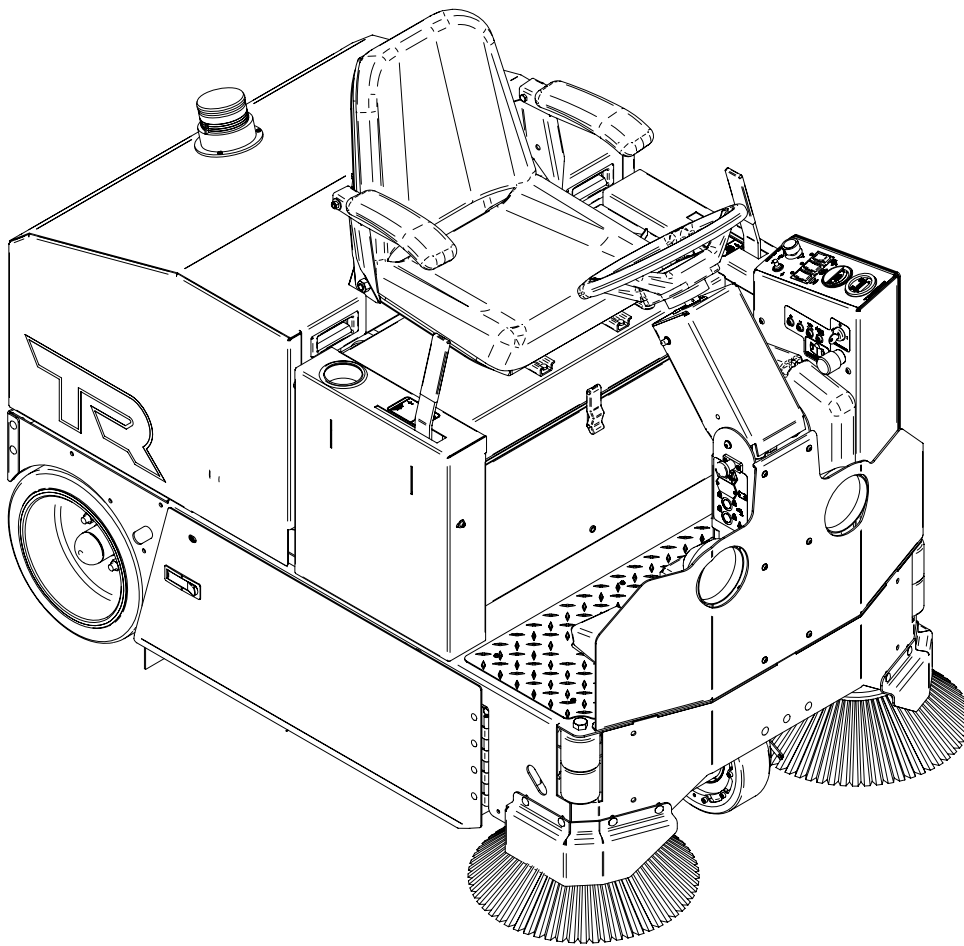

FACTORYCAT®

TR

Parts Manual (EN)

Read the Operators Manual before using the machine.