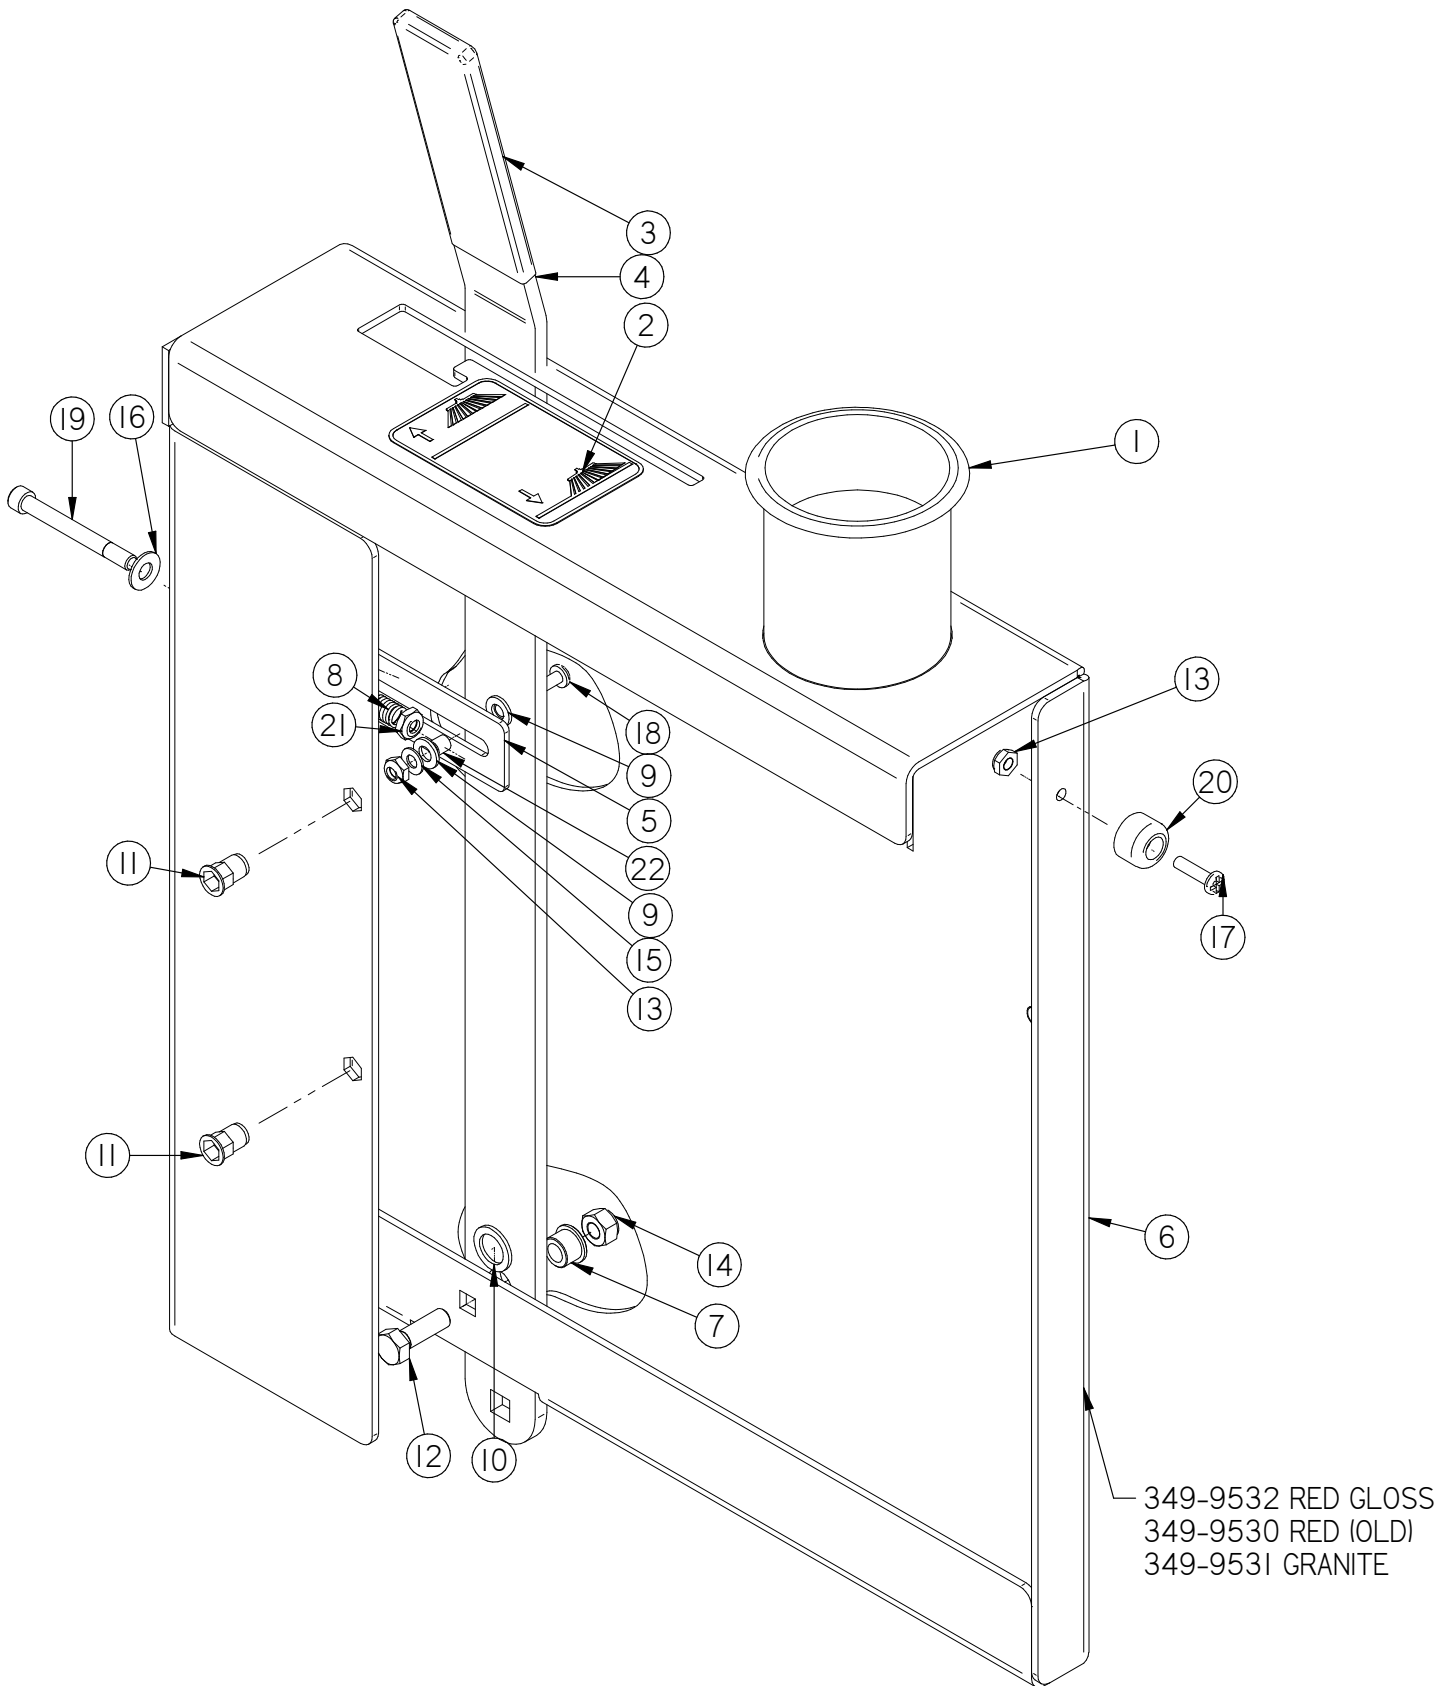

Side Broom Panel

Item	Part No.	Part Description	Qty.
1	349-0014	CUP HOLDER	1
2	349-1502	SIDE BROOM STICKER	1
3	349-4480	LIFT ARM GRIP	1
4	349-4610	LEVER, SIDE BROOM	1
5	349-4650	SIDE BROOM ADJ. PLATE	1
6	349-9530	SIDE BROOM LIFT LEVER PANEL	1
7	370-1245	BUSHING	1
8	8-466	SPRING	1
9	H-00283	FW 1/4" NYLON	2
10	H-05337	FW 1/2" ID X 1/16" THICK NYLON	1
11	H-250HCN	HCN 1/4"-20	2
12	H-70055	HCS 5/16"- 18 X 1" SS	1
13	H-70858	NYLOK #10-32 SS	2
14	H-70861	NYLOK 5/16" - 18 SS	1
15	H-71009	FW #10 SS	1
16	H-71013	FW 1/4 ID X 5/8 OD SS	1
17	H-72534	PPH #10-32 X 3/4" S/S	1
18	H-72536	PPH #10-32 X 1" S/S	1
19	H-73467	SHCS 1/4-20 X 2.25 SS	1
20	H-9540	RUBBER BUMPER, 25/32"	1
21	H-NJ04C	JNYL 1/4" - 20 SS	1
22	M-639IK122	.25 OD X .1875 ID X .25 LG SLEEVE	1