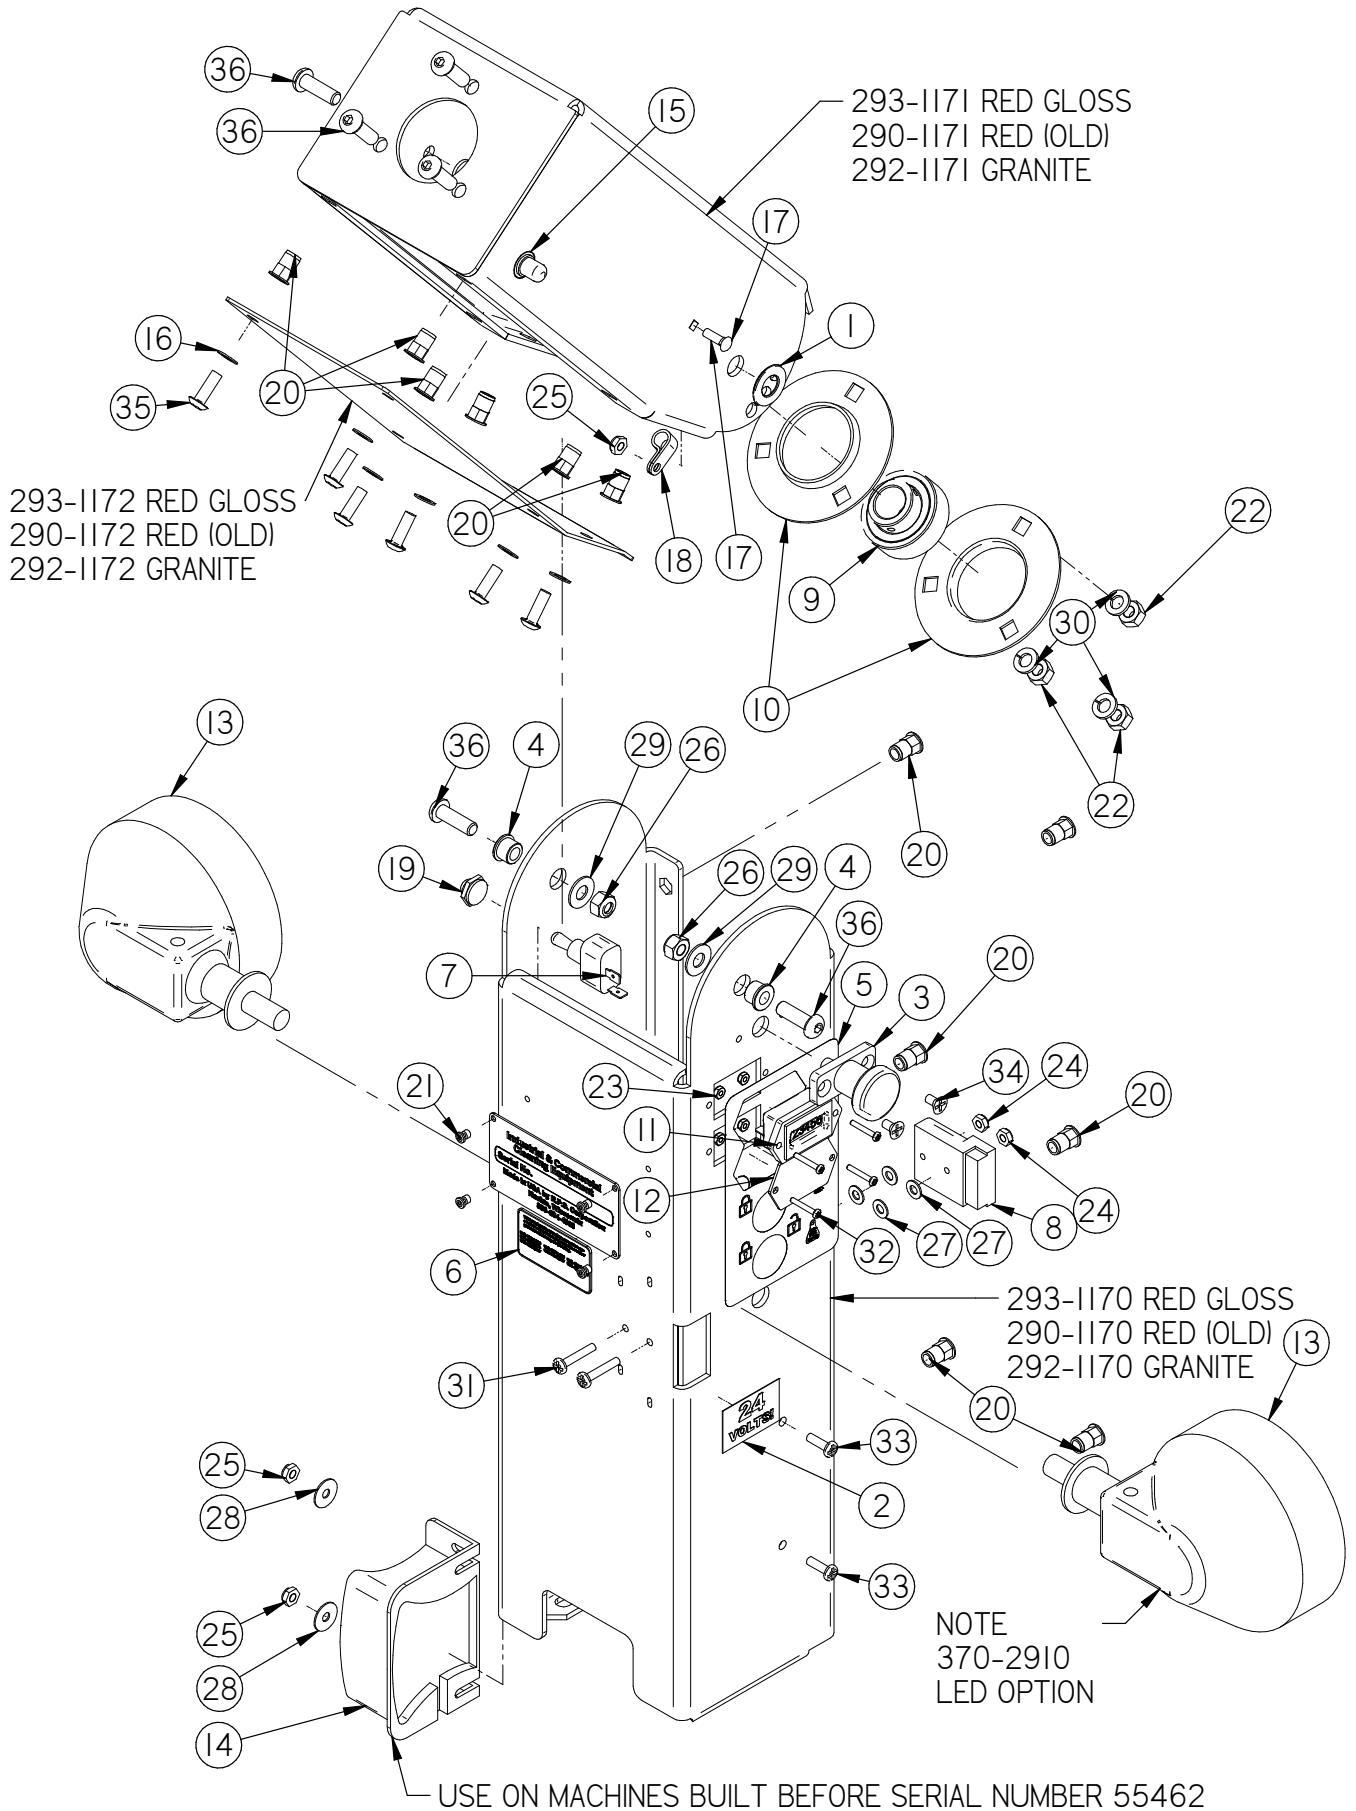

Steering Tower

Item	Part No.	Part Description	Qty.
1	290-1247	BRONZE THRUST BEARING, .50" ID X 1.0" OD X 1/16" TH	2
2	290-1505	24 VOLT STICKER	1
3	290-7050	INDEX PLUNGER	1
4	370-1245	BUSHING	2
5	370-7204	METER STICKER	1
6	370-7206	PATENT PLATE	1
7	370-8920	TOGGLE, ON-OFF SPST	1
8	4-259	CONNECTOR, RED 50, HOUSING ONLY	1
9	4-352	BEARING	1
10	4-364A	FLANGE, 1.75" ID	2
11	8-262	HOUR METER	1
12	8-263	METER PLUG	1
13	8-291	HEADLIGHT	2
14	8-292	BACKUP ALARM	1
15	8-294B	PUSH BUTTON SWITCH, SILVER	1
16	H-00282	FW 1/4" NYLON	6
17	H-0172519	CB #10-32 X 5/8" SS	1
18	H-02239	3/8" NYLON LOOP CLAMP	1
19	H-11200	PROTECTIVE BOOT, TOGGLE SWITCH, (BLACK)	1
20	H-250HCN	HCN 1/4"-20	12
21	H-41007	AB4-3A BLIND RIVET	4
22	H-70711	HN 5/16"- 18 SS	4
23	H-70854	NYLOK #4-40 SS	4
24	H-70856	NYLOK #8-32 SS	2
25	H-70858	NYLOK #10-32 SS	3
26	H-70861	NYLOK 5/16" - 18 SS	2
27	H-71009	FW #10 SS	4
28	H-71010	FW #10 ID X 11/16 OD SS	2
29	H-71015	FW 5/16 ID X 3/4 OD SS	2
30	H-71065	LW 5/16" SS	4
31	H-72418	PPH #8-32 X 1" S/S	2
32	H-72490	PPH #4-40 X 3/4" S/S	4
33	H-72517	PPH #10-32 X 5/8" SS	2
34	H-72681	FHP #10-32 X 3/8" SS	2
35	H-73754	BHSCS 1/4 - 20 X 3/4" SS	6
36	H-73780	BHSCS 5/16-18 X 1	6